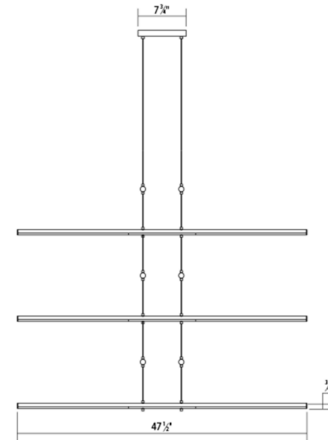

CLICK TO VIEW PRODUCT

Notes: