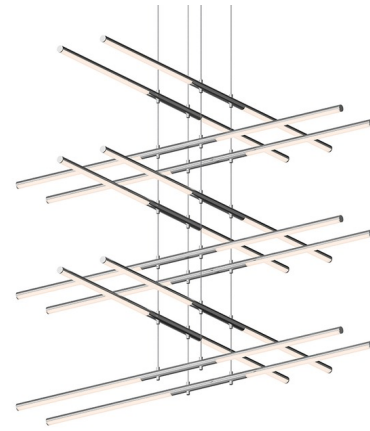

By SONNEMAN

Description

Tik-Tak Stack 6 Tier Pendant brings a crisp presence to the volume of space it inhabits. The rods are suspended on multiple levels as well as perpendicular to each other. Each rod can be independently positioned as up or down light, and adjustable to a variety of lengths along the cables. Available with a White diffuser and Satin Nickel, Satin Black, Satin White, and Polished Chrome finishes. 10 feet of cuttable cable is included. Dimming Type 0-10V. cUL and cETL listed.

Specifications

COLOR	White
BODY FINISH	Polished Chrome
WATTAGE	120W
DIMMER	0-10V
DIMENSIONS	73.5"L x 47.5"W
INTEGRATED LED MODULE	24 x LED/5W/120V LED

Technical Information

COLOR RENDERING	90 CRI
LAMP COLOR	3000K
LUMENS/WATT	2,728.00
LUMINOUS FLUX	13640 lumens