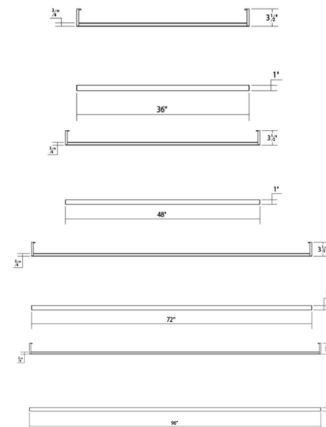

Shown in satin black / white acrylic