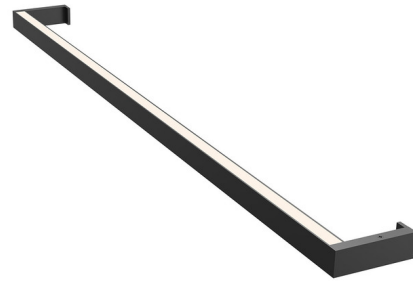

Lightology

lightology.com
866-954-4489
05-31-26

Project: _____

Company: _____

Location: _____ Fixture Type: _____

SPEC #: **SON617944**

Approved On: _____ Approved By: _____

Thin-Line One-Sided Wall Light

By Sonneman

Description

Sleek and minimal in form, the Thin-Line Wall Light embodies geometric architectural style and integrates beautifully into modern spaces. Use it to illuminate a range of areas including commercial settings, living rooms, bathrooms, and hallways. It is made of aluminum with an optical acrylic diffuser and can be installed horizontally, vertically, or in any other orientation. One-sided directs light in a single direction, creating an uplight or downlight. Note: Thin-Line does not mount to a US junction box and the included LED driver must be installed in a remote accessible location near the fixture. The 36 inch fixture is not available in Bright Satin Aluminum. 36 Inch, 72 Inch and 96 Inch options available in 3000K only.

Specifications

COLOR . . . . . White Acrylic
BODY FINISH . . . . . Satin Black
WATTAGE 19W
DIMMER . . . . . Low Voltage Electronic
DIMENSIONS . . . . . 36"W x 1"H x 3.5"D
INTEGRATED LED MODULE . . . . . 1 x LED/19W/120V LED

Technical Information

COLOR RENDERING . . . . . 90 CRI
LAMP COLOR 3000K
LUMENS/WATT 35.26
LUMINOUS FLUX . . . . . 670 lumens