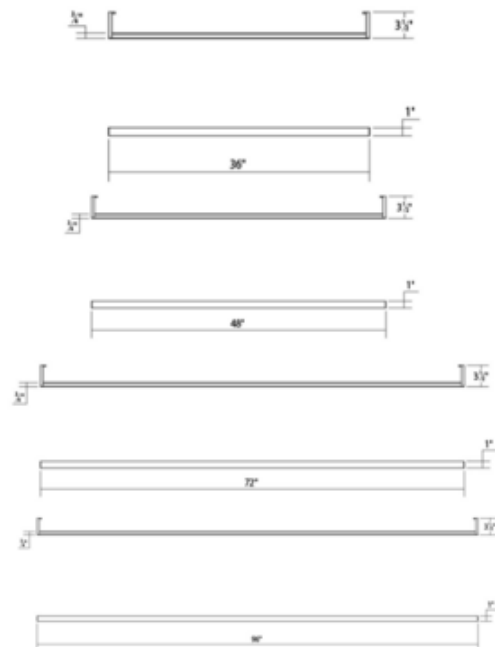

DESIGNER

Robert Sonneman

BRAND

SONNEMAN - A Way of Light

DESCRIPTION

Sleek and minimal in form, the Thin-Line Wall Light embodies geometric architectural style and integrates beautifully into modern spaces. Use it to illuminate a range of areas including commercial settings, living rooms, bathrooms, and hallways. It is made of aluminum with an optical acrylic diffuser and can be installed horizontally, vertically, or in any other orientation. Two-sided directs light both up and down. Note: Thin-Line does not mount to a US junction box and the included LED driver must be installed in a remote accessible location near the fixture. Note: 36 Inch, 72 Inch and 96 Inch options available in 3000K only.

Shown in: Bright Satin Aluminum / White Acrylic

SHADE COLOR	White Acrylic
BODY FINISH	Bright Satin Aluminum
WATTAGE	38W
DIMMER	Low Voltage Electronic
DIMENSIONS	36"W x 1"H x 3.5"D
INTEGRATED LED MODULE	
LAMP	2 x LED/19W/120V LED

Technical Information

LUMINOUS FLUX	1350 lumens
LUMENS/WATT	71.05
LAMP COLOR	3000K
COLOR RENDERING	90 CRI

SPEC # SON617952

COMPANY

PROJECT

FIXTURE TYPE

APPROVED BY

DATE
