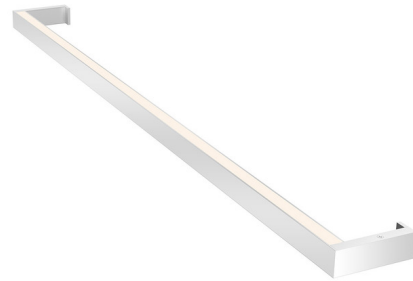

Lightology

lightology.com
866-954-4489
07-10-26

Project: _____

Company: _____

Location: _____ Fixture Type: _____

SPEC #: **SON617952**

Approved On: _____ Approved By: _____

Thin-Line Two-Sided Wall Light

By Sonneman

Description

Sleek and minimal in form, the Thin-Line Wall Light embodies geometric architectural style and integrates beautifully into modern spaces. Use it to illuminate a range of areas including commercial settings, living rooms, bathrooms, and hallways. It is made of aluminum with an optical acrylic diffuser and can be installed horizontally, vertically, or in any other orientation. Two-sided directs light both up and down. Note: Thin-Line does not mount to a US junction box and the included LED driver must be installed in a remote accessible location near the fixture. Note: 36 Inch, 72 Inch and 96 Inch options available in 3000K only.

Specifications

COLOR . . . . . White Acrylic
BODY FINISH . . . . . Bright Satin Aluminum
WATTAGE 38W
DIMMER . . . . . Low Voltage Electronic
DIMENSIONS . . . . . 36"W x 1"H x 3.5"D
INTEGRATED LED MODULE . . . . . 2 x LED/19W/120V LED

Technical Information

COLOR RENDERING . . . . . 90 CRI
LAMP COLOR 3000K
LUMENS/WATT 71.05
LUMINOUS FLUX . . . . . 1350 lumens