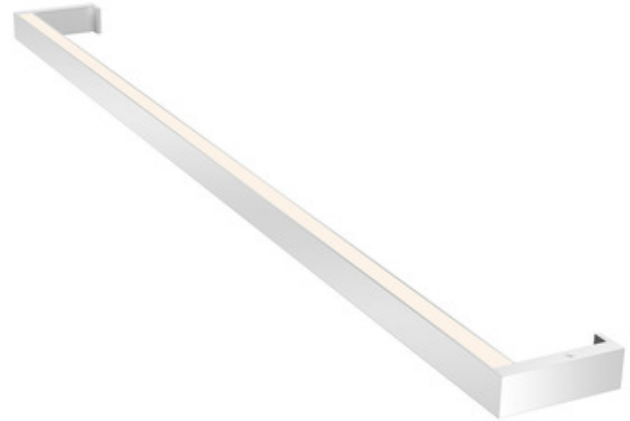

DESIGNER

Robert Sonneman

BRAND

SONNEMAN - A Way of Light

DESCRIPTION

Sleek and minimal in form, the Thin-Line Wall Light embodies geometric architectural style and integrates beautifully into modern spaces. Use it to illuminate a range of areas including commercial settings, living rooms, bathrooms, and hallways. It is made of aluminum with an optical acrylic diffuser and can be installed horizontally, vertically, or in any other orientation. Two-sided directs light both up and down. Note: Thin-Line does not mount to a US junction box and the included LED driver must be installed in a remote accessible location near the fixture. Note: 36 Inch, 72 Inch and 96 Inch options available in 3000K only.

Shown in: Bright Satin Aluminum / White Acrylic

SHADE COLOR	White Acrylic
BODY FINISH	Bright Satin Aluminum
WATTAGE	38W
DIMMER	Low Voltage Electronic
DIMENSIONS	36"W x 1"H x 3.5"D
INTEGRATED LED MODULE	
LAMP	2 x LED/19W/120V LED

Technical Information

LUMINOUS FLUX	1350 lumens
LUMENS/WATT	71.05
LAMP COLOR	3000K
COLOR RENDERING	90 CRI

SPEC # SON617952

COMPANY

PROJECT

FIXTURE TYPE

APPROVED BY

DATE
