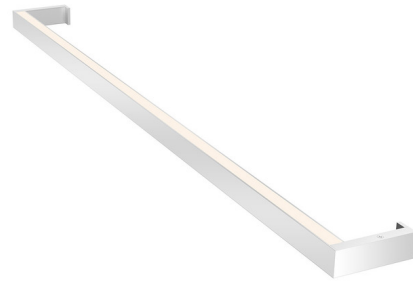

Lightology

lightology.com
866-954-4489
05-24-26

Project: _____
Company: _____
Location: _____ Fixture Type: _____
SPEC #: **SON617952**
Approved On: _____ Approved By: _____

Thin-Line Two-Sided Wall Light By Sonneman

Description

Sleek and minimal in form, the Thin-Line Wall Light embodies geometric architectural style and integrates beautifully into modern spaces. Use it to illuminate a range of areas including commercial settings, living rooms, bathrooms, and hallways. It is made of aluminum with an optical acrylic diffuser and can be installed horizontally, vertically, or in any other orientation. Two-sided directs light both up and down. Note: Thin-Line does not mount to a US junction box and the included LED driver must be installed in a remote accessible location near the fixture. Note: 36 Inch, 72 Inch and 96 Inch options available in 3000K only.

Specifications

COLOR . . . . . White Acrylic
BODY FINISH . . . . . Bright Satin Aluminum
WATTAGE 38W
DIMMER . . . . . Low Voltage Electronic
DIMENSIONS . . . . . 36"W x 1"H x 3.5"D
INTEGRATED LED MODULE . . . . . 2 x LED/19W/120V LED

Technical Information

COLOR RENDERING . . . . . 90 CRI
LAMP COLOR 3000K
LUMENS/WATT 71.05
LUMINOUS FLUX . . . . . 1350 lumens