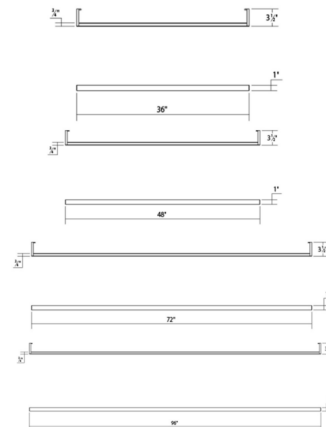

Shown in bright satin aluminum / white acrylic