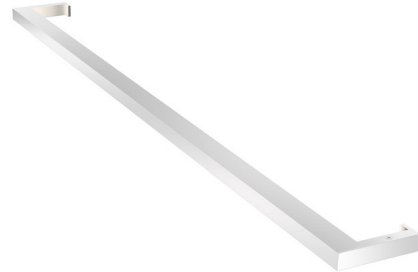

## Thin-Line Indirect Wall Light

By SONNEMAN - A Way of Light

### Description

Sleek and minimal in form, the Thin-Line Wall Light embodies geometric architectural style and integrates beautifully into modern spaces. Use it to illuminate a range of areas including commercial settings, living rooms, bathrooms, and hallways. It is made of aluminum with an optical acrylic diffuser and can be installed horizontally, vertically, or in any other orientation. Indirect reflects light onto the wall or mounting surface for indirect illumination. Note: Thin-Line does not mount to a standard US junction box, and the included LED driver must be installed in a remote accessible location near the fixture. Driver size: 6 inch wide x 1.5 inch depth x 1 inch height.

Shown in bright satin aluminum / white acrylic

### Specifications

COLOR . . . . . White Acrylic  
BODY FINISH . . . . . Bright Satin Aluminum  
WATTAGE . . . . . 19W  
DIMMER . . . . . Low Voltage Electronic  
DIMENSIONS . . . . . 36"W x 0.75"H x 3.5"D  
INTEGRATED LED MODULE . . . . . 1 x LED/19W/120V LED