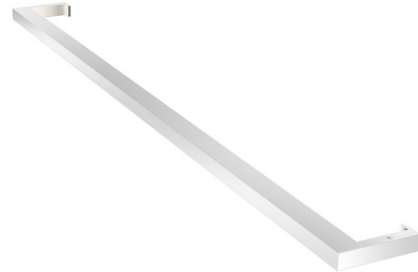

## Thin-Line Indirect Wall Light

By SONNEMAN

### Description

Sleek and minimal in form, the Thin-Line Wall Light embodies geometric architectural style and integrates beautifully into modern spaces. Use it to illuminate a range of areas including commercial settings, living rooms, bathrooms, and hallways. It is made of aluminum with an optical acrylic diffuser and can be installed horizontally, vertically, or in any other orientation. Indirect reflects light onto the wall or mounting surface for indirect illumination. Note: Thin-Line does not mount to a standard US junction box, and the included LED driver must be installed in a remote accessible location near the fixture. Driver size: 6 inch wide x 1.5 inch depth x 1 inch height.

Shown in bright satin aluminum / white acrylic

### Specifications

COLOR . . . . . White Acrylic  
BODY FINISH . . . . . Bright Satin Aluminum  
WATTAGE . . . . . 19W  
DIMMER . . . . . Low Voltage Electronic  
DIMENSIONS . . . . . 36"W x 0.75"H x 3.5"D  
INTEGRATED LED MODULE . . . . . 1 x LED/19W/120V LED