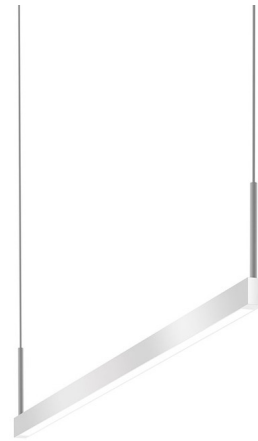

Description

The Thin-Line Pendant is sleek and minimal in form, embodying geometric architectural style and integrating beautifully into modern spaces. Made of aluminum and an optical acrylic diffuser, it is both stylish and functional. Use it to illuminate a range of settings including dining and kitchen areas, offices, and commercial interiors. Two configurations are available: One-Sided: directs light in a single direction, can be installed as an uplight or downlight. Two-Sided: directs light both up and down (light sources can be controlled independently). Notes: The included LED driver must be installed in a remote accessible location near the fixture. 2700K and 3500K color temperatures are only available for: 48 inch Satin Black, Satin White, Bright Satin Aluminum. 72 inch Satin Black, Satin White. Optional Mini Canopy accessory sold separately.

Specifications

COLOR White Acrylic
 BODY FINISH Bright Satin Aluminum
 WATTAGE 19W
 DIMMER Low Voltage Electronic
 DIMENSIONS 36"L x 0.75"W x 5"H
 INTEGRATED LED MODULE 1 x LED/19W/120V LED

Technical Information

PRODUCT DIMENSIONS Adjustable Overall Height: 5.75" to 73.75"
 COLOR RENDERING 90 CRI
 LAMP COLOR 3000K
 LUMENS/WATT 35.26
 LUMINOUS FLUX 670 lumens

Shown in bright satin aluminum / white acrylic

CLICK TO VIEW PRODUCT