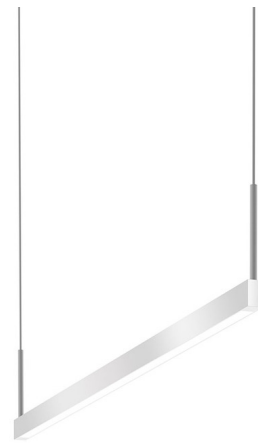

Thin-Line Pendant

By SONNEMAN - A Way of Light

Description

The Thin-Line Pendant is sleek and minimal in form, embodying geometric architectural style and integrating beautifully into modern spaces. Made of aluminum and an optical acrylic diffuser, it is both stylish and functional. Use it to illuminate a range of settings including dining and kitchen areas, offices, and commercial interiors. Two configurations are available: One-Sided: directs light in a single direction, can be installed as an uplight or downlight. Two-Sided: directs light both up and down (light sources can be controlled independently). Notes: The included LED driver must be installed in a remote accessible location near the fixture. 2700K and 3500K color temperatures are only available for: 48 inch Satin Black, Satin White, Bright Satin Aluminum. 72 inch Satin Black, Satin White. Optional Mini Canopy accessory sold separately.

Specifications

COLOR . . . . . White Acrylic
BODY FINISH . . . . . Bright Satin Aluminum
WATTAGE 19W
DIMMER . . . . . Low Voltage Electronic
DIMENSIONS . . . . . 36"L x 0.75"W x 5"H
INTEGRATED LED MODULE . . . . . 1 x LED/19W/120V LED

Technical Information

PRODUCT DIMENSIONS . . . . . Adjustable Overall Height: 5.75" to 73.75"
COLOR RENDERING . . . . . 90 CRI
LAMP COLOR 3000K
LUMENS/WATT 35.26
LUMINOUS FLUX . . . . . 670 lumens

Shown in bright satin aluminum / white acrylic