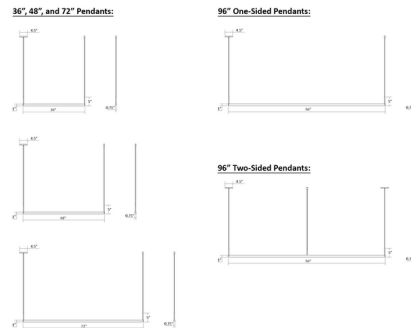

Description

The Thin-Line Pendant is sleek and minimal in form, embodying geometric architectural style and integrating beautifully into modern spaces. Made of aluminum and an optical acrylic diffuser, it is both stylish and functional. Use it to illuminate a range of settings including dining and kitchen areas, offices, and commercial interiors. Two configurations are available: One-Sided: directs light in a single direction, can be installed as an uplight or downlight. Two-Sided: directs light both up and down (light sources can be controlled independently). Notes: The included LED driver must be installed in a remote accessible location near the fixture. 2700K and 3500K color temperatures are only available for: 48 inch Satin Black, Satin White, Bright Satin Aluminum. 72 inch Satin Black, Satin White. Optional Mini Canopy accessory sold separately.

Specifications

COLOR White Acrylic
 BODY FINISH Bright Satin Aluminum
 WATTAGE 19W
 DIMMER Low Voltage Electronic
 DIMENSIONS 36"L x 0.75"W x 5"H
 INTEGRATED LED MODULE 1 x LED/19W/120V LED

Technical Information

PRODUCT DIMENSIONS Adjustable Overall Height: 5.75" to 73.75"
 COLOR RENDERING 90 CRI
 LAMP COLOR 3000K
 LUMENS/WATT 35.26
 LUMINOUS FLUX 670 lumens

Shown in bright satin aluminum / white acrylic

CLICK TO VIEW PRODUCT