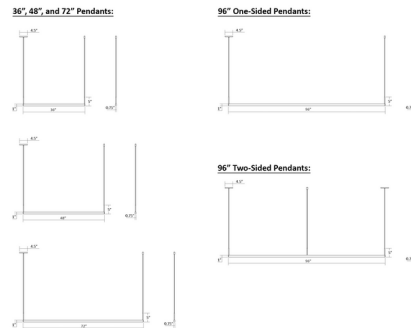

CLICK TO VIEW PRODUCT

Notes: