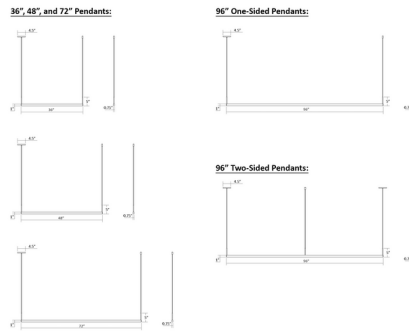

Description

The Thin-Line Pendant is sleek and minimal in form, embodying geometric architectural style and integrating beautifully into modern spaces. Made of aluminum and an optical acrylic diffuser, it is both stylish and functional. Use it to illuminate a range of settings including dining and kitchen areas, offices, and commercial interiors. Two configurations are available: One-Sided: directs light in a single direction, can be installed as an uplight or downlight. Two-Sided: directs light both up and down (light sources can be controlled independently). Notes: The included LED driver must be installed in a remote accessible location near the fixture. 2700K and 3500K color temperatures are only available for: 48 inch Satin Black, Satin White, Bright Satin Aluminum. 72 inch Satin Black, Satin White. Optional Mini Canopy accessory sold separately.

Specifications

COLOR White Acrylic
 BODY FINISH Bright Satin Aluminum
 WATTAGE 19W
 DIMMER Low Voltage Electronic
 DIMENSIONS 36"L x 0.75"W x 5"H
 INTEGRATED LED MODULE 1 x LED/19W/120V LED

Technical Information

PRODUCT DIMENSIONS Adjustable Overall Height: 5.75" to 73.75"
 COLOR RENDERING 90 CRI
 LAMP COLOR 3000K
 LUMENS/WATT 35.26
 LUMINOUS FLUX 670 lumens

Shown in bright satin aluminum / white acrylic

CLICK TO VIEW PRODUCT