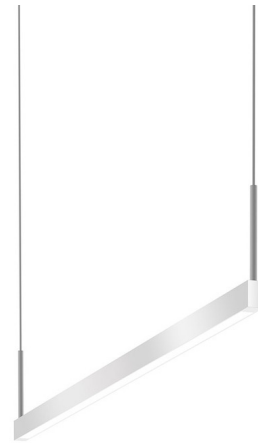

Description

The Thin-Line Pendant is sleek and minimal in form, embodying geometric architectural style and integrating beautifully into modern spaces. Made of aluminum and an optical acrylic diffuser, it is both stylish and functional. Use it to illuminate a range of settings including dining and kitchen areas, offices, and commercial interiors. Two configurations are available: One-Sided: directs light in a single direction, can be installed as an uplight or downlight. Two-Sided: directs light both up and down (light sources can be controlled independently). Notes: The included LED driver must be installed in a remote accessible location near the fixture. 2700K and 3500K color temperatures are only available for: 48 inch Satin Black, Satin White, Bright Satin Aluminum 72 inch Satin Black, Satin White Optional Mini Canopy accessory sold separately.

Specifications

COLOR White Acrylic
BODY FINISH Bright Satin Aluminum
WATTAGE 38W
DIMMER Low Voltage Electronic
DIMENSIONS 36"L x 0.75"W x 5"H
INTEGRATED LED MODULE 2 x LED/19W/120V LED

Technical Information

COLOR RENDERING 90 CRI
LAMP COLOR 3000K
LUMENS/WATT 71.05
LUMINOUS FLUX 1350 lumens

Shown in bright satin aluminum / white acrylic

CLICK TO VIEW PRODUCT

Notes: