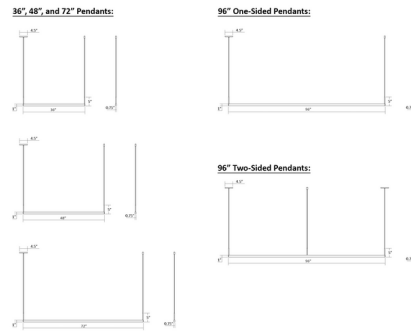

Description

The Thin-Line Pendant is sleek and minimal in form, embodying geometric architectural style and integrating beautifully into modern spaces. Made of aluminum and an optical acrylic diffuser, it is both stylish and functional. Use it to illuminate a range of settings including dining and kitchen areas, offices, and commercial interiors. Two configurations are available: One-Sided: directs light in a single direction, can be installed as an uplight or downlight. Two-Sided: directs light both up and down (light sources can be controlled independently). Notes: The included LED driver must be installed in a remote accessible location near the fixture. 2700K and 3500K color temperatures are only available for: 48 inch Satin Black, Satin White, Bright Satin Aluminum 72 inch Satin Black, Satin White Optional Mini Canopy accessory sold separately.

Specifications

COLOR White Acrylic
BODY FINISH Bright Satin Aluminum
WATTAGE 38W
DIMMER Low Voltage Electronic
DIMENSIONS 36"L x 0.75"W x 5"H
INTEGRATED LED MODULE 2 x LED/19W/120V LED

Technical Information

COLOR RENDERING 90 CRI
LAMP COLOR 3000K
LUMENS/WATT 71.05
LUMINOUS FLUX 1350 lumens

Shown in bright satin aluminum / white acrylic

CLICK TO VIEW PRODUCT

Notes: