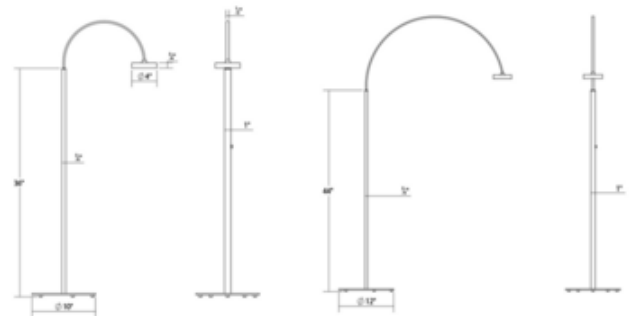

COMPANY	PROJECT	FIXTURE TYPE	APPROVED BY	DATE