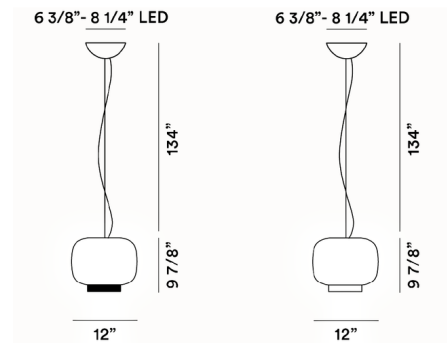

By Foscarini

Description

The Chouchin 3 Pendant features a glossy blown-glass shade with a rounded silhouette. When the fixture is turned on, the white collar around the bottom of the shade transforms into a glowing ring of light. White circular canopy is included. Note: Integrated LED dimming: On-off / 1-10V / phase cut.

Shown in white / grigio

Specifications

COLOR Grigio
BODY FINISH White
WATTAGE 9W
DIMMER Standard 120V
DIMENSIONS 12"W x 9.875"H
BULB NOT INCLUDED 1 x A19/Medium (E26)/9W/120V LED

CLICK TO VIEW PRODUCT

Notes: