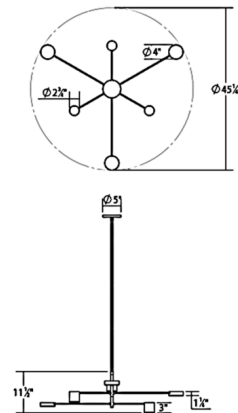

CLICK TO VIEW PRODUCT

Notes: