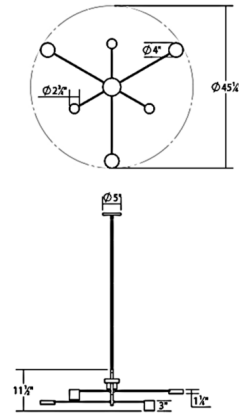

CLICK TO VIEW PRODUCT

Notes: