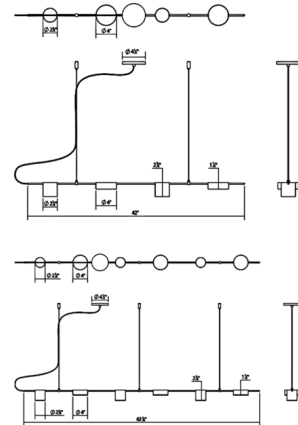

Shown in bright satin aluminum