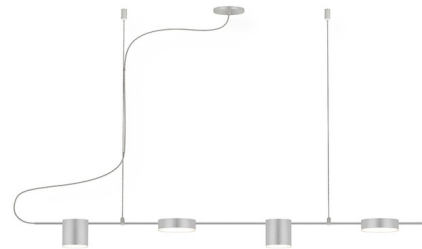

Lightology

lightology.com
866-954-4489
04-22-26

Project: _____

Company: _____

Location: _____ Fixture Type: _____

SPEC #: **SON618173**

Approved On: _____ Approved By: _____

Counterpoint Linear Pendant By SONNEMAN

Description

The Counterpoint Linear Pendant is visual balance through tension. Flat disc and deep cylindrical forms of different sizes are counterbalanced offset arms in a rotating system of mass. Includes driver which fits inside junction box. TRIAC and ELV dimming. Optional Mini Box Canopy accessory sold separately. Note: 6-light option not available in Satin White finish.

Specifications

COLOR	N/A
BODY FINISH	Bright Satin Aluminum
WATTAGE	15W
DIMMER	Low Voltage Electronic
DIMENSIONS	42"L x 4"W x 3"H
INTEGRATED LED MODULE	4 x LED/3.75W/120V LED

Technical Information

PRODUCT DIMENSIONS	Adjustable Cable Length: 72"
COLOR RENDERING	90 CRI
LAMP COLOR	3000K
LUMENS/WATT	256.00
LUMINOUS FLUX	960 lumens

Shown in bright satin aluminum

CLICK TO VIEW PRODUCT

Notes: