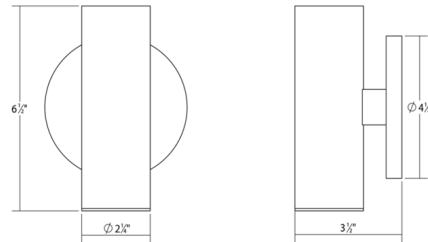

Description

ALC One-Sided Wall Light with Bezel Trim is a classic modern architectural lighting cylindrical form. Features a 25 degree narrow flood lens. Available in a Satin Nickel finish. Dimmable with a standard triac or Lutron electronic low voltage dimmer, CTELV-303P, both sold separately. ADA compliant. cETL and cUL listed. Damp location rated.

Shown in satin nickel

Specifications

COLOR N/A
BODY FINISH Satin Nickel
WATTAGE 10W
DIMMER Low Voltage Electronic
DIMENSIONS 2"W x 6.5"H x 3.5"D
INTEGRATED LED MODULE 1 x LED/10W/120V LED

Technical Information

BEAM ANGLE 25°
COLOR RENDERING 90 CRI
LAMP COLOR 3000K
LUMENS/WATT 106.00
LUMINOUS FLUX 1060 lumens

CLICK TO VIEW PRODUCT

Notes: