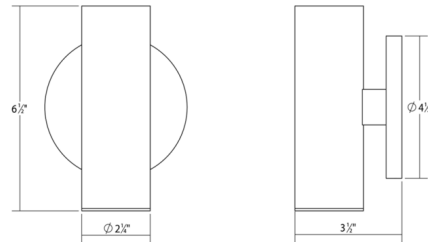

CLICK TO VIEW PRODUCT

Notes: