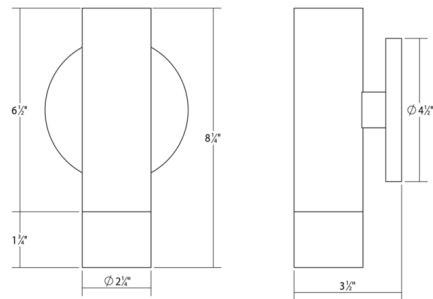

### Description

ALC One-Sided Wall Light with Snoot Trim is a classic modern architectural lighting cylindrical form. Features a 25 degree narrow flood lens. Available in a Satin Nickel finish. Dimmable with a standard triac or Lutron electronic low voltage dimmer, CTELV-303P, both sold separately. ADA compliant. cETL and cUL listed. Damp location rated.

### Specifications

COLOR	N/A
BODY FINISH	Satin Nickel
WATTAGE	10W
DIMMER	Low Voltage Electronic
DIMENSIONS	2"W x 8.25"H x 3.5"D
INTEGRATED LED MODULE	1 x LED/10W/120V LED

### Technical Information

BEAM ANGLE	25°
COLOR RENDERING	90 CRI
LAMP COLOR	3000K
LUMENS/WATT	106.00
LUMINOUS FLUX	1060 lumens

CLICK TO VIEW PRODUCT

Notes: