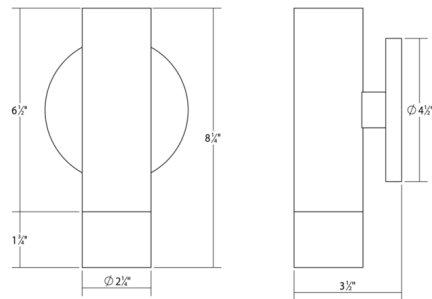

### Description

ALC One-Sided Wall Light with Snoot Trim is a classic modern architectural lighting cylindrical form. Features a 25 degree narrow flood lens. Available in a Satin Nickel finish. Dimmable with a standard triac or Lutron electronic low voltage dimmer, CTELV-303P, both sold separately. ADA compliant. cETL and cUL listed. Damp location rated.

### Specifications

COLOR	N/A
BODY FINISH	Satin Nickel
WATTAGE	10W
DIMMER	Low Voltage Electronic
DIMENSIONS	2"W x 8.25"H x 3.5"D
INTEGRATED LED MODULE	1 x LED/10W/120V LED

### Technical Information

BEAM ANGLE	25°
COLOR RENDERING	90 CRI
LAMP COLOR	3000K
LUMENS/WATT	106.00
LUMINOUS FLUX	1060 lumens

CLICK TO VIEW PRODUCT

Notes: