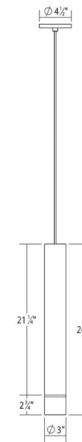

Lightology

lightology.com
866-954-4489
04-24-26

Project: _____

Company: _____

Location: _____ Fixture Type: _____

SPEC #: **SON618210**

Approved On: _____ Approved By: _____

ALC Pendant with Clear Ribbon Glass Bezel By SONNEMAN

Description

The ALC Pendant is a classic modern architectural lighting cylindrical form. Features a Satin Black finish with glass Bezel trim with 25 degree narrow flood lens. Dimmable with a standard Triac or electronic low voltage (ELV) dimmer, sold separately. cETL and cUL listed. Damp location rated.

Specifications

COLOR	Black
BODY FINISH	Satin Black
WATTAGE	20W
DIMMER	Low Voltage Electronic
DIMENSIONS	3"W x 24"H
INTEGRATED LED MODULE	1 x LED/20W/120V LED

Technical Information

PRODUCT DIMENSIONS	Maximum Overall Height: 82.5"
BEAM ANGLE	25°
COLOR RENDERING	90 CRI
LAMP COLOR	3000K
LUMENS/WATT	105.50
LUMINOUS FLUX	2110 lumens

Shown in satin black / black

CLICK TO VIEW PRODUCT

Notes: