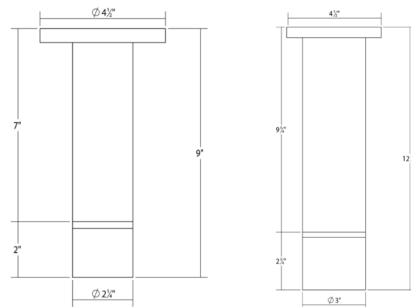

CLICK TO VIEW PRODUCT

Notes: