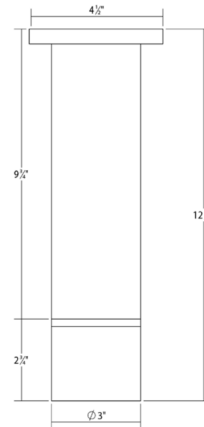

Lightology

lightology.com
866-954-4489
05-16-26

Project: _____

Company: _____

Location: _____ Fixture Type: _____

SPEC #: **SON618215**

Approved On: _____ Approved By: _____

ALC Ceiling Light with Etched Glass Trim By Sonneman

Description

ALC Ceiling Light with Etched Glass Trim is a classic modern architectural lighting cylindrical form. Features a 25 degree narrow flood lens. Available in a Polished Chrome finish. Dimmable with a standard triac or Lutron electronic low voltage dimmer, CTELV-303P, both sold separately. cETL and cUL listed. Damp location rated.

Specifications

COLOR	N/A
BODY FINISH	Polished Chrome
WATTAGE	20W
DIMMER	Low Voltage Electronic
DIMENSIONS	3"W x 12.5"H
INTEGRATED LED MODULE	1 x LED/20W/120V LED

Technical Information

BEAM ANGLE	25°
COLOR RENDERING	90 CRI
LAMP COLOR	3000K
LUMENS/WATT	70.00
LUMINOUS FLUX	1400 lumens

Shown in polished chrome

CLICK TO VIEW PRODUCT

Notes: