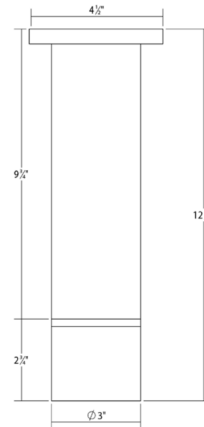

### Description

ALC Ceiling Light with Etched Glass Trim is a classic modern architectural lighting cylindrical form. Features a 25 degree narrow flood lens. Available in a Polished Chrome finish. Dimmable with a standard triac or Lutron electronic low voltage dimmer, CTELV-303P, both sold separately. cETL and cUL listed. Damp location rated.

### Specifications

COLOR	N/A
BODY FINISH	Polished Chrome
WATTAGE	20W
DIMMER	Low Voltage Electronic
DIMENSIONS	3"W x 12.5"H
INTEGRATED LED MODULE	1 x LED/20W/120V LED

### Technical Information

BEAM ANGLE	25°
COLOR RENDERING	90 CRI
LAMP COLOR	3000K
LUMENS/WATT	70.00
LUMINOUS FLUX	1400 lumens

Shown in polished chrome

CLICK TO VIEW PRODUCT

Notes: