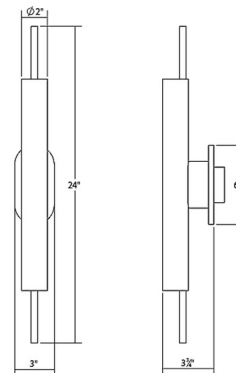

Lightology

lightology.com
866-954-4489
06-15-26

Project: _____

Company: _____

Location: _____ Fixture Type: _____

SPEC #: **SON618240**

Approved On: _____ Approved By: _____

Piccolo Encore Wall Light

By Sonneman

Description

The Piccolo Encore Wall Light offers a refined look, featuring a cylindrical White etched glass shade with a long accent rod running through, finished in Chrome, Satin Nickel, or Satin Black with a matching backplate. TRIAC and ELV dimming. NOTE: This fixture will not cover a standard 4 inch junction box and is designed to be mounted on a 2 inch x 4 inch junction box.

Specifications

COLOR . . . . . Etched Glass
BODY FINISH . . . . . Polished Chrome
WATTAGE 12W
DIMMER . . . . . Low Voltage Electronic
DIMENSIONS . . . . . 2"W x 24"H x 4"D
INTEGRATED LED MODULE . . . . . 1 x LED/12W/120V LED

Technical Information

COLOR RENDERING . . . . . 90 CRI
LAMP COLOR 3000K
LUMENS/WATT 78.33
LUMINOUS FLUX . . . . . 940 lumens

CLICK TO VIEW PRODUCT

Notes: