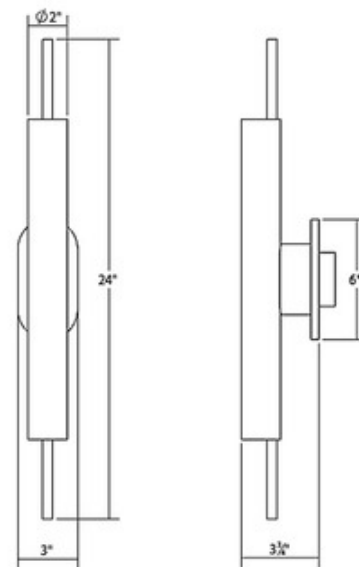

BRAND SONNEMAN - A Way of Light

DESCRIPTION

The Piccolo Encore Wall Light offers a refined look, featuring a cylindrical White Etched Cased Glass shade with a long accent rod running through, finished in Chrome, Satin Nickel, or Satin Black with a matching backplate. Suitable for damp locations. ETL and UL listed. ADA compliant. NOTE: This fixture is will not cover a standard 4 inch junction box and is designed to be mounted on a 2 inch x 4 inch junction box.

Shown in: Polished Chrome / Etched Glass

SHADE COLOR	Etched Glass
BODY FINISH	Polished Chrome
WATTAGE	12W
DIMMER	Low Voltage Electronic
DIMENSIONS	2"W x 24"H x 4"D
LAMP	1 x LED/12W/120V LED

Technical Information

LUMINOUS FLUX	1380 lumens
LUMENS/WATT	115.00
LAMP COLOR	3000 K
COLOR RENDERING	90 CRI

ITEM NUMBER SON618240

COMPANY	PROJECT	FIXTURE TYPE	APPROVED BY	DATE