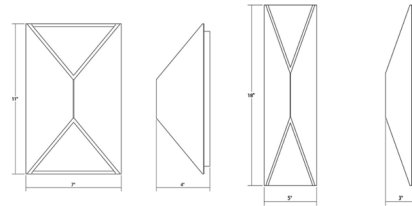

Technical Information

COLOR RENDERING	90 CRI
LAMP COLOR	3000K
LUMENS/WATT	188.57
LUMINOUS FLUX	1980 lumens

CLICK TO VIEW PRODUCT

Notes: