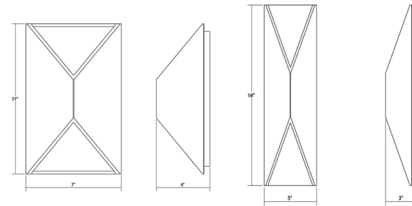

Description

The Prisma Outdoor Wall Light offers an intriguing, modern design featuring angled cuts of triangular forms to reveal the LED-illuminated surface.

Shown in textured bronze

Specifications

COLOR	N/A
BODY FINISH	Textured Bronze
WATTAGE	16W
DIMMER	Low Voltage Electronic
DIMENSIONS	5"W x 18"H x 3"D
INTEGRATED LED MODULE	2 x LED/8W/120V LED