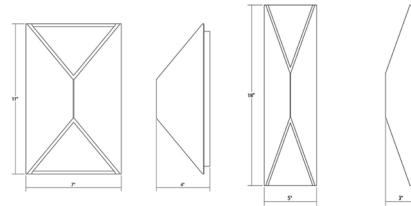

CLICK TO VIEW PRODUCT

Notes: