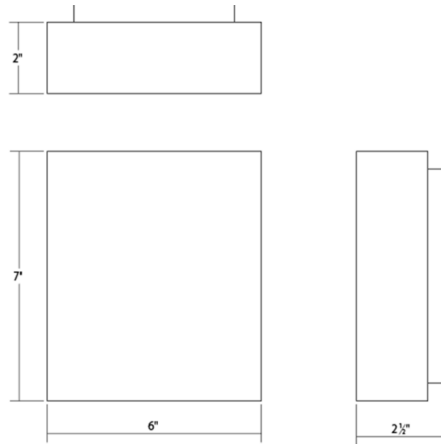

CLICK TO VIEW PRODUCT

Notes: