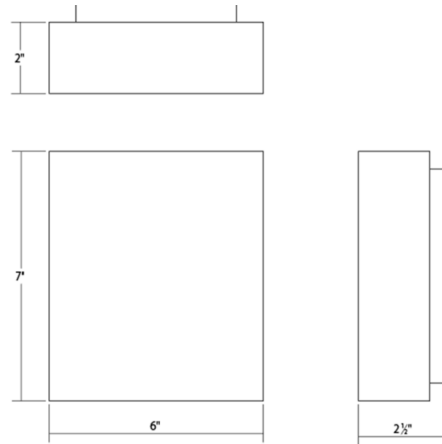

CLICK TO VIEW PRODUCT

Notes: