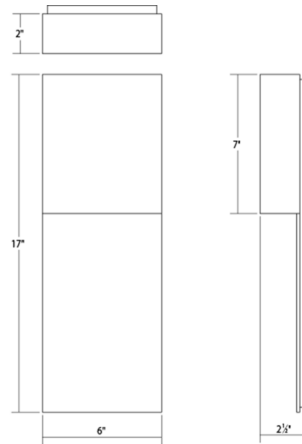

Shown in textured white