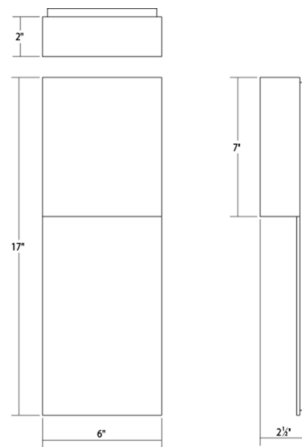

Shown in textured white