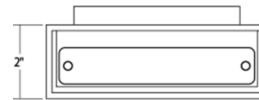

CLICK TO VIEW PRODUCT

Notes: