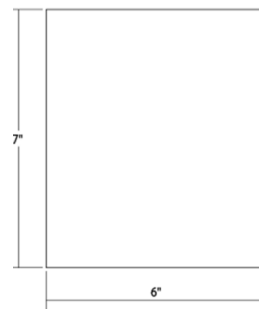

CLICK TO VIEW PRODUCT

Notes: