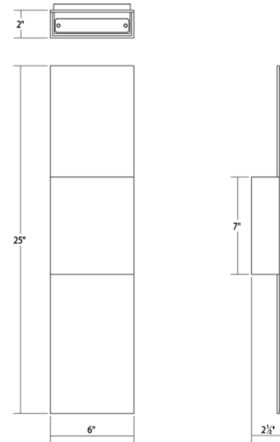

Lightology

lightology.com
866-954-4489
06-27-26

Project: _____

Company: _____

Location: _____ Fixture Type: _____

SPEC #: **SON618260**

Approved On: _____ Approved By: _____

Flat Box Up/Down Panel Outdoor Wall Light By Sonneman

Description

The Flat Box Up/Down Panel Outdoor Wall Light offers a minimalist design, featuring a simplistic shade set in the center of a long matching panel radiating upward and downward LED illumination. Available finished in Textured Bronze, Textured Gray, or Textured White. Rated for wet locations. cETL and cUL listed. ADA compliant.

Specifications

COLOR	N/A
BODY FINISH	Textured White
WATTAGE	21W
DIMMER	Low Voltage Electronic
DIMENSIONS	6"W x 25"H x 2.5"D
INTEGRATED LED MODULE	2 x LED/10.5W/120V LED

Technical Information

COLOR RENDERING	90 CRI
LAMP COLOR	3000K
LUMENS/WATT	188.57
LUMINOUS FLUX	1980 lumens

Shown in textured white

CLICK TO VIEW PRODUCT

Notes: