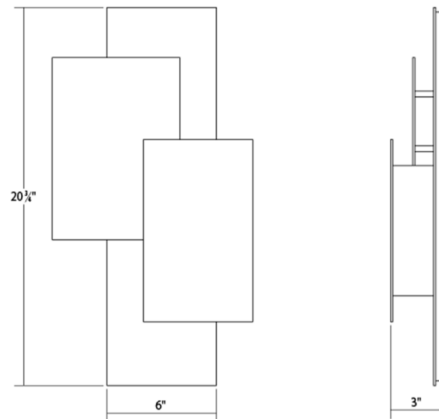

Shown in textured white