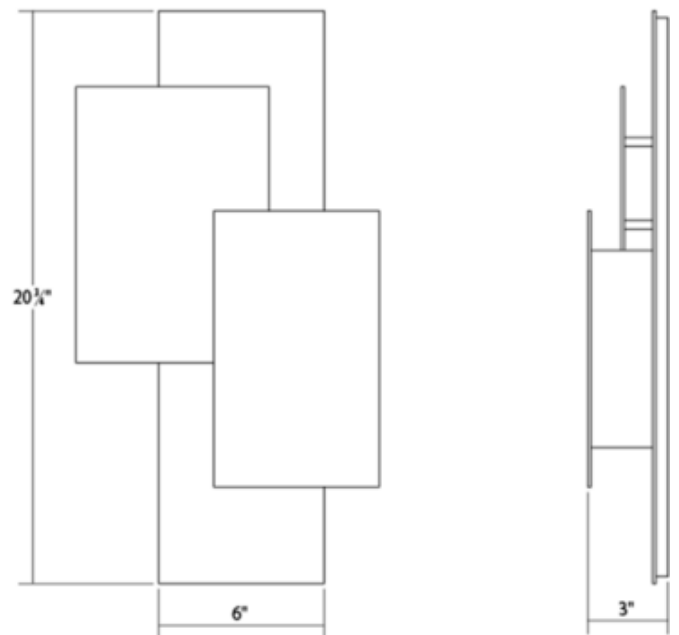

**BRAND**

SONNEMAN - A Way of Light

**DESCRIPTION**

The Offset Panels Outdoor Wall Light offers a geometric silhouette, featuring three rectangular panels overlapping to create a modern form, highlighted by an integrated warm white LED light source. Available finished in Textured Bronze, Textured Gray, or Textured White. Rated for wet locations. cETL and cUL listed. ADA compliant.

Shown in: Textured White

<b>SHADE COLOR</b>	N/A
<b>BODY FINISH</b>	Textured White
<b>WATTAGE</b>	20W
<b>DIMMER</b>	Low Voltage Electronic
<b>DIMENSIONS</b>	11"W x 20.75"H x 3"D
<b>INTEGRATED LED MODULE</b>	
<b>LAMP</b>	1 x LED/20W/120V LED

*Technical Information*

<b>LUMINOUS FLUX</b>	2080 lumens
<b>LUMENS/WATT</b>	104.00
<b>LAMP COLOR</b>	3000K
<b>COLOR RENDERING</b>	90 CRI

**SPEC #** SON618263

COMPANY	PROJECT	FIXTURE TYPE	APPROVED BY	DATE