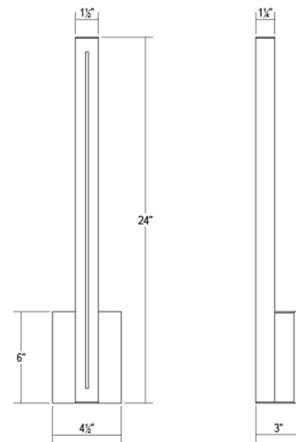

Lightology

lightology.com
866-954-4489
04-01-26

Project: _____
Company: _____
Location: _____ Fixture Type: _____
SPEC #: **SON618266**
Approved On: _____ Approved By: _____

Stripe Wall Light

By SONNEMAN - A Way of Light

Description

The Stripe Wall Light offers a striking presence, featuring a narrow rectangular column that indirectly reflects light off the surface it is mounted upon. The Stripe includes four interchangeable LED color strips, white, red, blue, and yellow, for a customized look. Available in two sizes finished in Textured Bronze, Textured Gray, or Textured White. Rated for damp locations. cETL and cUL listed. ADA compliant.

Specifications

COLOR	N/A
BODY FINISH	Textured White
WATTAGE	11W
DIMMER	Low Voltage Electronic
DIMENSIONS	1.5"W x 24"H x 3"D
INTEGRATED LED MODULE	2 x LED/5.5W/120V LED

Technical Information

COLOR RENDERING	90 CRI
LAMP COLOR	3000K
LUMENS/WATT	180.00
LUMINOUS FLUX	990 lumens

Shown in textured white

CLICK TO VIEW PRODUCT

Notes: