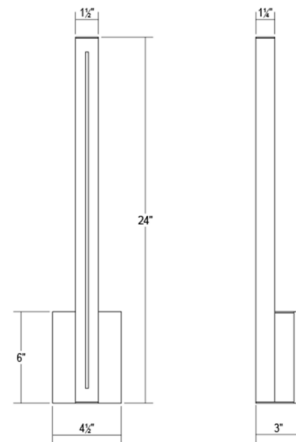

Lightology

lightology.com
866-954-4489
12-24-25

Project: _____

Company: _____

Location: _____ Fixture Type: _____

SPEC #: **SON618266**

Approved On: _____ Approved By: _____

Stripe Wall Light

By SONNEMAN - A Way of Light

Description

The Stripe Wall Light offers a striking presence, featuring a narrow rectangular column that indirectly reflects light off the surface it is mounted upon. The Stripe includes four interchangeable LED color strips, white, red, blue, and yellow, for a customized look. Available in two sizes finished in Textured Bronze, Textured Gray, or Textured White. Rated for damp locations. cETL and cUL listed. ADA compliant.

Specifications

COLOR	N/A
BODY FINISH	Textured White
WATTAGE	11W
DIMMER	Low Voltage Electronic
DIMENSIONS	1.5"W x 24"H x 3"D
INTEGRATED LED MODULE	2 x LED/5.5W/120V LED

Technical Information

COLOR RENDERING	90 CRI
LAMP COLOR	3000K
LUMENS/WATT	180.00
LUMINOUS FLUX	990 lumens

Shown in textured white

CLICK TO VIEW PRODUCT

Notes: