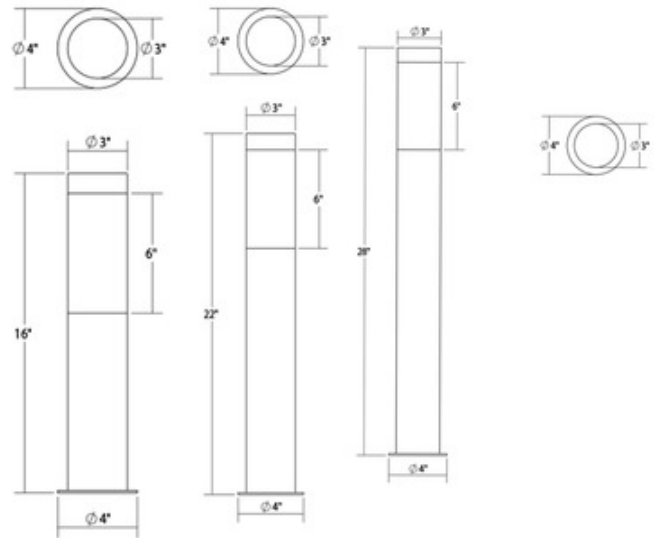

BRAND SONNEMAN - A Way of Light

DESCRIPTION

The Round Column Bollard offers a crisp, stream-lined design, featuring a Textured Gray or Textured Bronze finish with a UV-stabilized white polycarbonate shade.

SHADE COLOR	White
BODY FINISH	Textured Bronze
WATTAGE	8W
DIMMER	Dimmable
DIMENSIONS	3"W x 16"H
BULB NOT INCLUDED	
LAMP	1 x MR16/GU5.3 (bipin)/8W/12V LED

SPEC # SON618288

COMPANY	PROJECT	FIXTURE TYPE	APPROVED BY	DATE