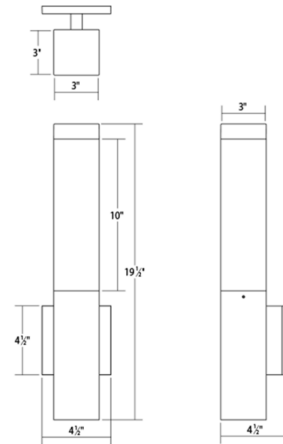

Lightology

lightology.com
866-954-4489
07-08-25

Project: _____
Company: _____
Location: _____ Fixture Type: _____
SPEC #: **SON618295**
Approved On: _____ Approved By: _____

Square Column Outdoor Wall Light

By SONNEMAN - A Way of Light

Description

The Square Column Outdoor Wall Light offers a crisp, stream-lined design, featuring a Textured Gray, Textured Bronze, or Textured White finish with a UV-stabilized white polycarbonate shade. Rated for wet locations. ETL and cUL listed.

Specifications

COLOR . . . . . White
BODY FINISH . . . . . Textured Gray
WATTAGE 8W
DIMMER . . . . . Dimmable
DIMENSIONS . . . . . 3"W x 19.5"H x 4.5"D
BULB NOT INCLUDED . . . . . 2 x MR16/GU10/4W/120V LED

Technical Information

COLOR RENDERING . . . . . 90 CRI
LAMP COLOR 3000K

Shown in textured gray / white

CLICK TO VIEW PRODUCT

Notes: