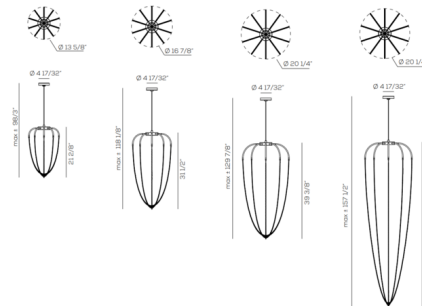

### Specifications

COLOR . . . . . Black Polished Nickel  
 BODY FINISH . . . . . Grey Anthracite  
 WATTAGE . . . . . 15W  
 DIMMER . . . . . Low Voltage Electronic  
 DIMENSIONS . . . . . 13.63"W x 21.25"H  
 INTEGRATED LED MODULE . . . . . 1 x LED/15W/120V LED  
 COUNTRY OF ORIGIN . . . . . Italy