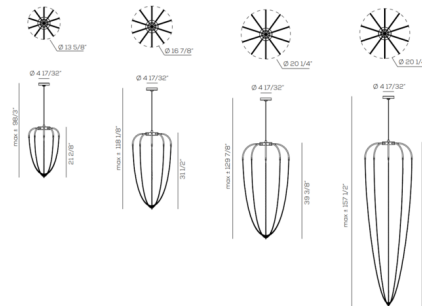

Description

Designed by Ryosuke Fukusada and winner of the Good Design award, the Alysoid Pendant offers a modern look with an elegant present, featuring Natural Brass or Black Polished Nickel chains draping from a Anthracite Grey structure. Includes driver with Trailing Edge/Phase Cut dimming.

Shown in grey anthracite / black polished nickel

Specifications

COLOR Black Polished Nickel
BODY FINISH Grey Anthracite
WATTAGE 15W
DIMMER Low Voltage Electronic
DIMENSIONS 13.63"W x 21.25"H
INTEGRATED LED MODULE 1 x LED/15W/120V LED
COUNTRY OF ORIGIN Italy

Technical Information

COLOR RENDERING 90 CRI
LAMP COLOR 3000K
LUMENS/WATT 83.60
LUMINOUS FLUX 1254 lumens

CLICK TO VIEW PRODUCT

Notes: