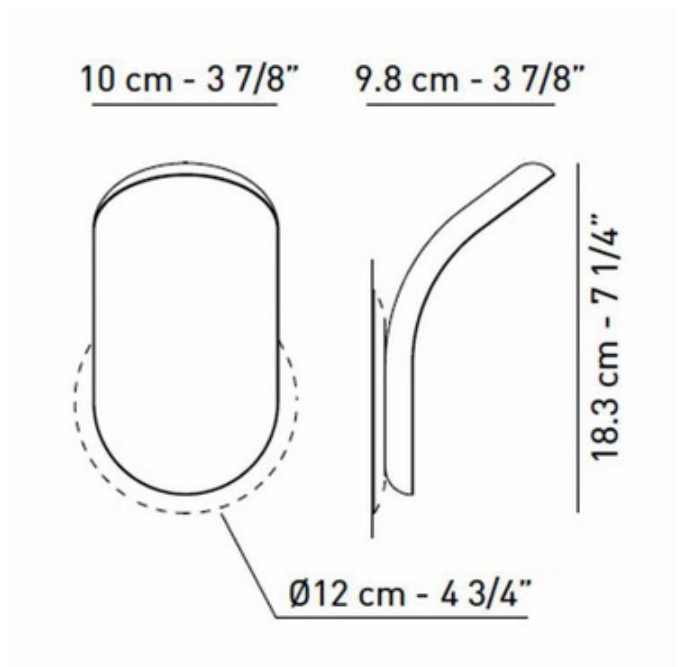

Shown in: Matte Nickel

SHADE COLOR	N/A
BODY FINISH	Matte Nickel
WATTAGE	16.6W
DIMMER	Low Voltage Electronic
DIMENSIONS	4.75"W x 7.25"H x 3.88"D
INTEGRATED LED MODULE	
LAMP	1 x LED/16.6W/120V LED

Technical Information

LUMINOUS FLUX	1480 lumens
LUMENS/WATT	89.16
LAMP COLOR	3000K
COLOR RENDERING	90 CRI

SPEC # AXO618313

COMPANY	PROJECT	FIXTURE TYPE	APPROVED BY	DATE