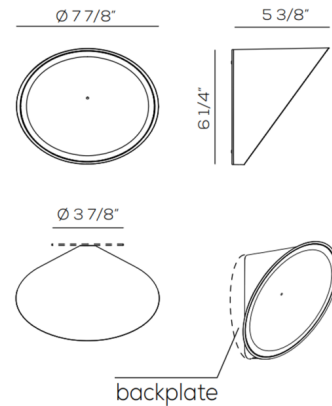

CLICK TO VIEW PRODUCT

Notes: