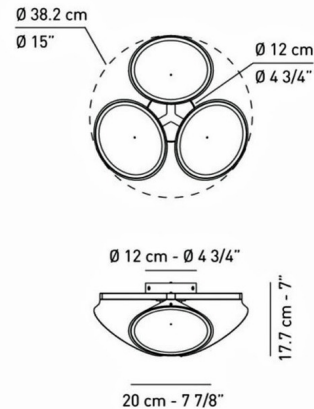

Shown in white / opal

Specifications

COLOR	Opal
BODY FINISH	White
WATTAGE	45W
DIMMER	Low Voltage Electronic
DIMENSIONS	15"W x 7"H
INTEGRATED LED MODULE	3 x LED/15W/120V LED
COUNTRY OF ORIGIN	Italy

Technical Information