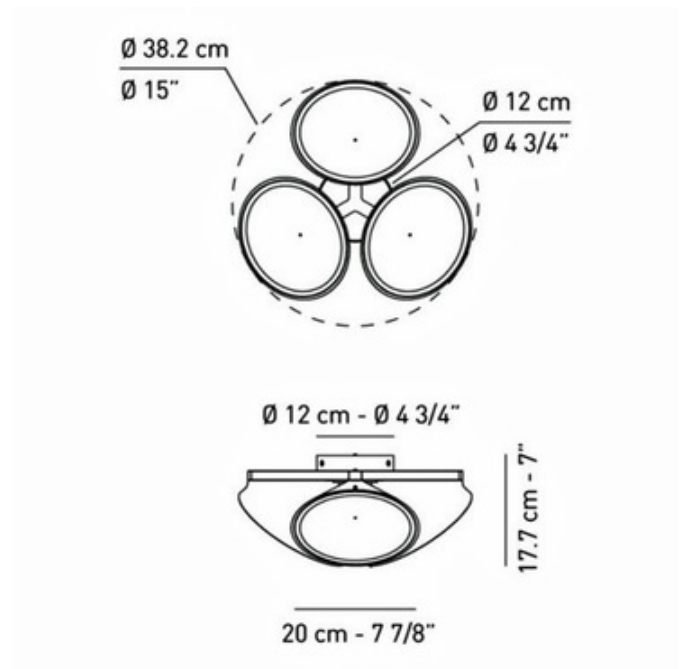

Shown in: Sand / Opal

SHADE COLOR	Opal
BODY FINISH	Sand
WATTAGE	45W
DIMMER	Low Voltage Electronic
DIMENSIONS	15"W x 7"H
INTEGRATED LED MODULE	
LAMP	3 x LED/15W/120V LED
<i>Technical Information</i>	
LUMINOUS FLUX	3762 lumens
LUMENS/WATT	250.80
LAMP COLOR	CCT Select
COLOR RENDERING	90 CRI
SPEC #	AXO618317