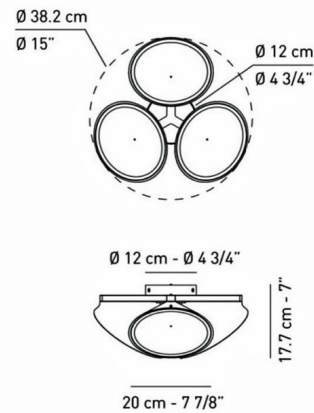

### Specifications

COLOR	Opal
BODY FINISH	Sand
WATTAGE	45W
DIMMER	Low Voltage Electronic
DIMENSIONS	15"W x 7"H
INTEGRATED LED MODULE	3 x LED/15W/120V LED
COUNTRY OF ORIGIN	Italy