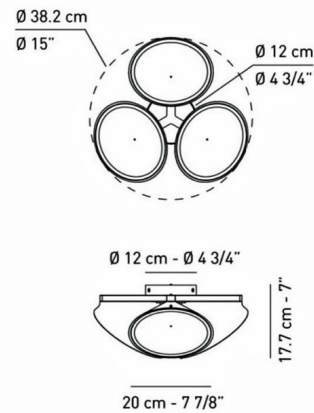

Shown in sand / opal