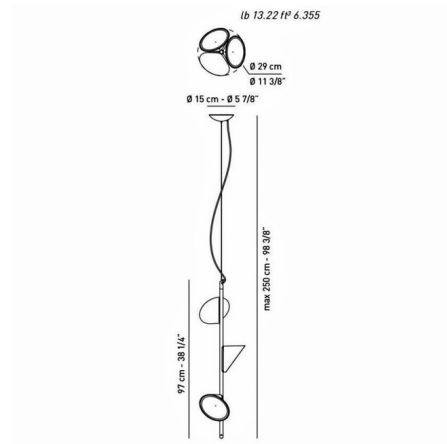

Lightology

lightology.com
866-954-4489
04-22-26

Project: _____

Company: _____

Location: _____ Fixture Type: _____

SPEC #: **AXO618318**

Approved On: _____ Approved By: _____

Orchid Vertical Pendant

By Axolight

Description

The Orchid Vertical Pendant offers a chic modern look, featuring three cone shaped shades set on a suspending rod to provide downward and upward lighting.

Specifications

COLOR . . . . . Opal
BODY FINISH . . . . . White
WATTAGE 45W
DIMMER . . . . . Low Voltage Electronic
DIMENSIONS . . . . . 11.37"W x 38.25"H
INTEGRATED LED MODULE . . . . . 3 x LED/15W/120V LED
COUNTRY OF ORIGIN . . . . . Italy

Technical Information

COLOR RENDERING . . . . . 90 CRI
LAMP COLOR 3000K
LUMENS/WATT 334.40
LUMINOUS FLUX . . . . . 5016 lumens

Shown in white / opal

CLICK TO VIEW PRODUCT

Notes: