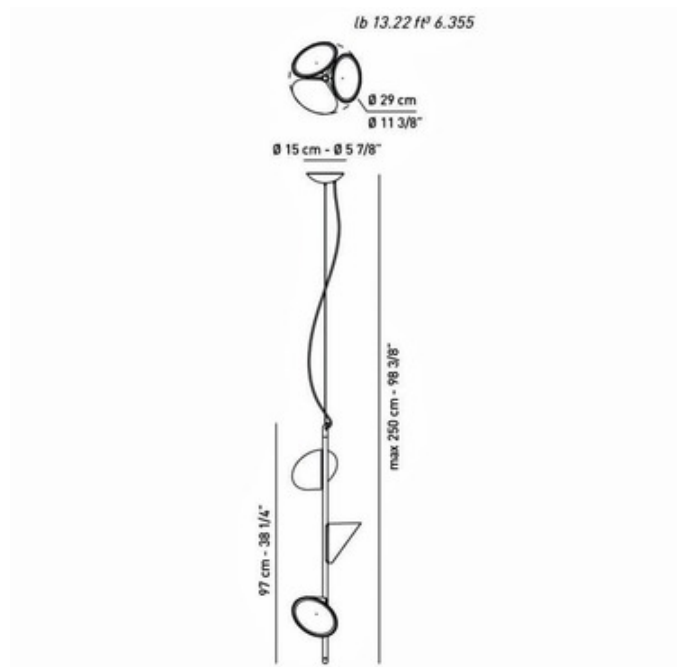

**DESIGNER** Rainer Mutsch  
**BRAND** Axolight

**DESCRIPTION**

The Orchid Vertical Pendant offers a chic modern look, featuring three cone shaped shades set on a suspending rod to provide downward and upward lighting.

Shown in: White / Opal

<b>SHADE COLOR</b>	Opal
<b>BODY FINISH</b>	White
<b>WATTAGE</b>	45W
<b>DIMMER</b>	Low Voltage Electronic
<b>DIMENSIONS</b>	11.37"W x 38.25"H
<b>INTEGRATED LED MODULE</b>	
<b>LAMP</b>	3 x LED/15W/120V LED

*Technical Information*

<b>LUMINOUS FLUX</b>	5016 lumens
<b>LUMENS/WATT</b>	334.40
<b>LAMP COLOR</b>	3000K
<b>COLOR RENDERING</b>	90 CRI

**SPEC #** AXO618318

COMPANY	PROJECT	FIXTURE TYPE	APPROVED BY	DATE