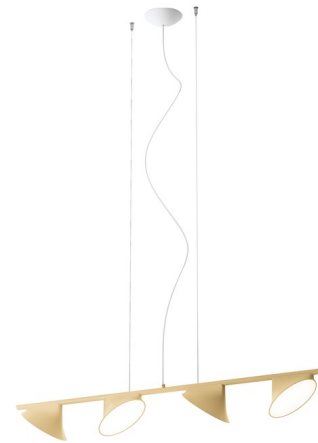

## Orchid Horizontal Pendant By Axolight

### Description

The Orchid Horizontal Pendant designed by Rainer Mutsch, offers a chic modern look, perfect in a variety of interior styles. Features four cone shaped shades set on a linear suspending rod to provide an array lighting.

### Specifications

COLOR	Opal
BODY FINISH	Sand
WATTAGE	60W
DIMMER	Low Voltage Electronic
DIMENSIONS	52.5"L x 7.88"W x 7.88"H
INTEGRATED LED MODULE	4 x LED/15W/120V LED
COUNTRY OF ORIGIN	Italy

### Technical Information

PRODUCT DIMENSIONS	Max Overall Height: 98.38"
COLOR RENDERING	90 CRI
LAMP COLOR	3000K
LUMENS/WATT	334.40
LUMINOUS FLUX	5016 lumens

Shown in sand / opal

CLICK TO VIEW PRODUCT

Notes: