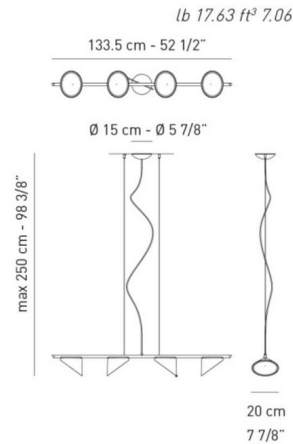

Specifications

COLOR	Opal
BODY FINISH	Sand
WATTAGE	60W
DIMMER	Low Voltage Electronic
DIMENSIONS	52.5"L x 7.88"W x 7.88"H
INTEGRATED LED MODULE	4 x LED/15W/120V LED
COUNTRY OF ORIGIN	Italy

Technical Information

PRODUCT DIMENSIONS	Max Overall Height: 98.38"
COLOR RENDERING	90 CRI
LAMP COLOR	3000K
LUMENS/WATT	334.40
LUMINOUS FLUX	5016 lumens

Shown in sand / opal

CLICK TO VIEW PRODUCT

Notes: