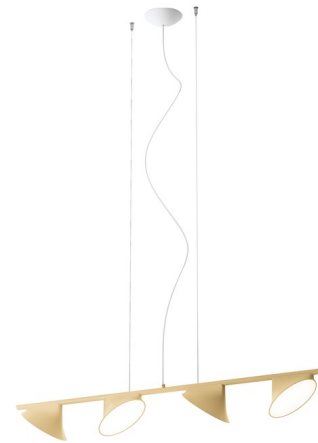

Lightology

lightology.com
866-954-4489
04-22-26

Project: _____
 Company: _____
 Location: _____ Fixture Type: _____
 SPEC #: **AXO618321**
 Approved On: _____ Approved By: _____

Orchid Horizontal Pendant By Axolight

Description

The Orchid Horizontal Pendant designed by Rainer Mutsch, offers a chic modern look, perfect in a variety of interior styles. Features four cone shaped shades set on a linear suspending rod to provide an array lighting.

Specifications

COLOR	Opal
BODY FINISH	Sand
WATTAGE	60W
DIMMER	Low Voltage Electronic
DIMENSIONS	52.5"L x 7.88"W x 7.88"H
INTEGRATED LED MODULE	4 x LED/15W/120V LED
COUNTRY OF ORIGIN	Italy

Technical Information

PRODUCT DIMENSIONS	Max Overall Height: 98.38"
COLOR RENDERING	90 CRI
LAMP COLOR	3000K
LUMENS/WATT	334.40
LUMINOUS FLUX	5016 lumens

Shown in sand / opal

CLICK TO VIEW PRODUCT

Notes: