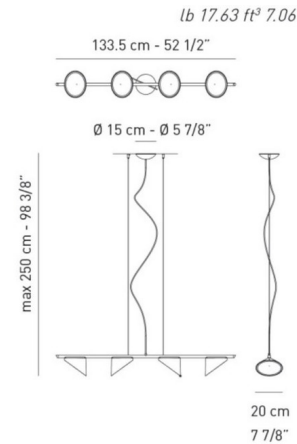

### Specifications

COLOR	Opal
BODY FINISH	Sand
WATTAGE	60W
DIMMER	Low Voltage Electronic
DIMENSIONS	52.5"L x 7.88"W x 7.88"H
INTEGRATED LED MODULE	4 x LED/15W/120V LED
COUNTRY OF ORIGIN	Italy

### Technical Information

PRODUCT DIMENSIONS	Max Overall Height: 98.38"
COLOR RENDERING	90 CRI
LAMP COLOR	3000K
LUMENS/WATT	334.40
LUMINOUS FLUX	5016 lumens

Shown in sand / opal

CLICK TO VIEW PRODUCT

Notes: