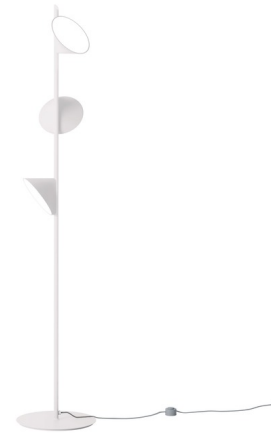

Lightology

lightology.com
866-954-4489
07-07-26

Project: _____

Company: _____

Location: _____ Fixture Type: _____

SPEC #: **AXO618322**

Approved On: _____ Approved By: _____

Orchid Floor Lamp By Axolight

Description

The Orchid Floor Lamp designed by Rainer Mutsch, offers a chic modern look, perfect in a variety of interior styles. Features three cone shaped shades set on a tall rod to provide an array lighting. Inline dimmer foot switch.

Specifications

COLOR	Opal
BODY FINISH	White
WATTAGE	19.5W
DIMMER	Included
DIMENSIONS	13.75"W x 72.5"H
INTEGRATED LED MODULE	3 x LED/6.5W/120V LED
COUNTRY OF ORIGIN	Italy

Technical Information

PRODUCT DIMENSIONS	Cord: 120"
COLOR RENDERING	90 CRI
LAMP COLOR	3000K
LUMENS/WATT	327.69
LUMINOUS FLUX	2130 lumens

Shown in white / opal

CLICK TO VIEW PRODUCT

Notes: