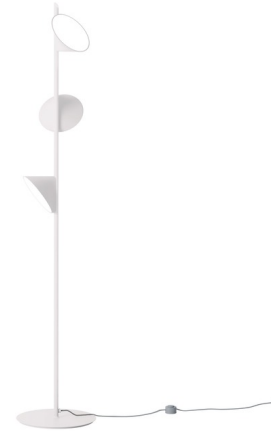

## Orchid Floor Lamp

By Axolight

### Description

The Orchid Floor Lamp designed by Rainer Mutsch, offers a chic modern look, perfect in a variety of interior styles. Features three cone shaped shades set on a tall rod to provide an array lighting. Inline dimmer foot switch.

### Specifications

COLOR	Opal
BODY FINISH	White
WATTAGE	19.5W
DIMMER	Included
DIMENSIONS	13.75"W x 72.5"H
INTEGRATED LED MODULE	3 x LED/6.5W/120V LED
COUNTRY OF ORIGIN	Italy

### Technical Information

PRODUCT DIMENSIONS	Cord: 120"
COLOR RENDERING	90 CRI
LAMP COLOR	3000K
LUMENS/WATT	327.69
LUMINOUS FLUX	2130 lumens

Shown in white / opal

CLICK TO VIEW PRODUCT

Notes: