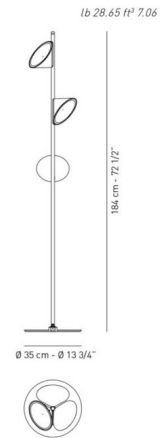

### Specifications

COLOR	Opal
BODY FINISH	White
WATTAGE	19.5W
DIMMER	Included
DIMENSIONS	13.75"W x 72.5"H
INTEGRATED LED MODULE	3 x LED/6.5W/120V LED
COUNTRY OF ORIGIN	Italy

### Technical Information

PRODUCT DIMENSIONS	Cord: 120"
COLOR RENDERING	90 CRI
LAMP COLOR	3000K
LUMENS/WATT	327.69
LUMINOUS FLUX	2130 lumens

Shown in white / opal

CLICK TO VIEW PRODUCT

Notes: