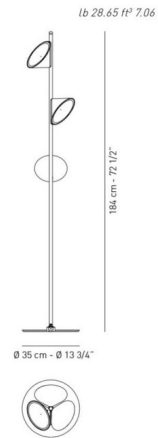

CLICK TO VIEW PRODUCT

Notes: