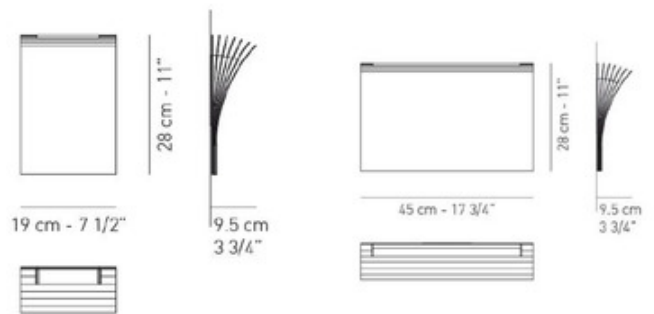

COMPANY	PROJECT	FIXTURE TYPE	APPROVED BY	DATE