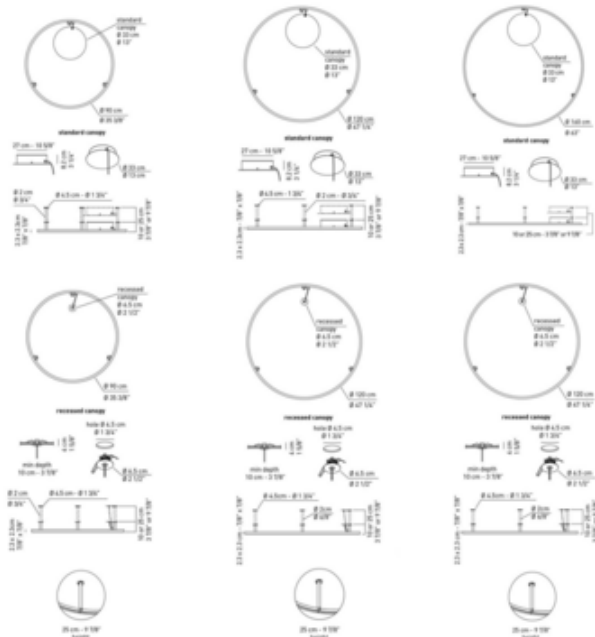

**BRAND**

Axolight

**DESCRIPTION**

The U-Light Wall / Ceiling Light has a distinctly modern presence, featuring a narrow round aluminum frame in a textured powder-coated Rust Brown or Anthracite Grey finish. Available in three sizes. Surface mount option includes a round canopy for mounting to junction box and doubles as an accent. May be ceiling mounted for downlight or uplight, or wall mounted (wallward only). Both recessed and surface mount options include drivers. Optional acoustic kit sold separately. Note: Recessed 120-277V 0-10V Remote Drivers Included: 35.38 Inch: (1) 80W Driver 47.25 Inch: (1) 100W Driver 63 Inch: (2) 80W Drivers Drivers for recessed option are remote and need to be installed in an accessible remote location

Shown in: Rust Brown

<b>SHADE COLOR</b>	N/A
<b>BODY FINISH</b>	Rust Brown
<b>WATTAGE</b>	63W
<b>DIMMER</b>	0-10V
<b>DIMENSIONS</b>	35.38"W x 9.88"H
<b>INTEGRATED LED MODULE</b>	
<b>LAMP</b>	1 x LED/63W/120-277V LED

*Technical Information*

<b>LUMINOUS FLUX</b>	4904 lumens
<b>LUMENS/WATT</b>	77.84
<b>LAMP COLOR</b>	3000K
<b>COLOR RENDERING</b>	90 CRI

**SPEC #** AXO618337

COMPANY	PROJECT	FIXTURE TYPE	APPROVED BY	DATE