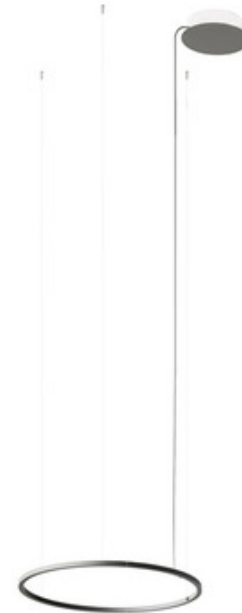

DESIGNER Timo Ripatti
BRAND Axolight

DESCRIPTION

The U-Light Pendant has a distinctly modern presence, featuring a narrow round aluminum frame in a textured powder-coated Rust Brown or Anthracite Grey finish. Available in three sizes. May be installed for downlighting or uplighting. Optional acoustic panel kit sold separately. Note: Available with a canopy which mounts to a standard 4 inch junction box or a recessed canopy. Both recessed and surface mount options include drivers. Note: Recessed 120-277V 0-10V Remote Drivers Included: 35.38 Inch: (1) 80W Driver 47.25 Inch: (1) 100W Driver 63 Inch: (2) 80W Drivers Drivers are remote for recessed option and need to be installed in an accessible remote location

Shown in: Anthracite Grey

SHADE COLOR	N/A
BODY FINISH	Anthracite Grey
WATTAGE	63W
DIMMER	0-10V
DIMENSIONS	35.38"W x 0.87"H
INTEGRATED LED MODULE	
LAMP	1 x LED/63W/120-277V LED

Technical Information

LUMINOUS FLUX	4904 lumens
LUMENS/WATT	77.84
LAMP COLOR	3000K
COLOR RENDERING	90 CRI