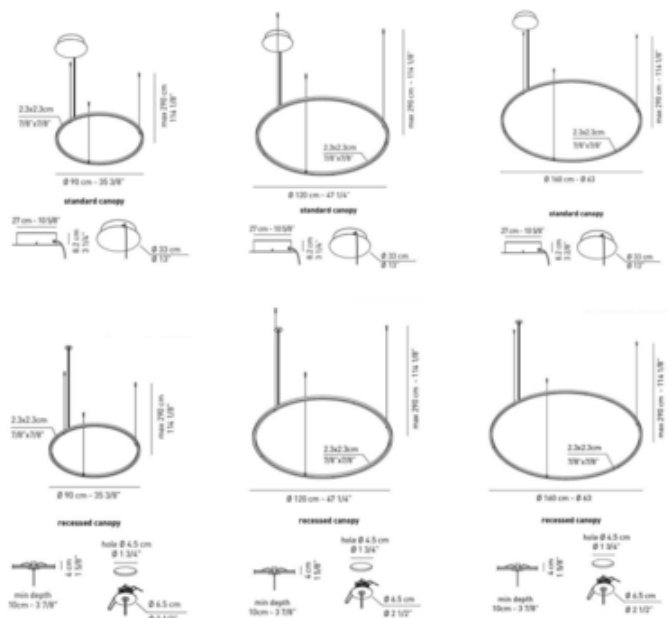

DESIGNER Timo Ripatti
BRAND Axolight

DESCRIPTION

The U-Light Pendant has a distinctly modern presence, featuring a narrow round aluminum frame in a textured powder-coated Rust Brown or Anthracite Grey finish. Available in three sizes. May be installed for downlighting or uplighting. Optional acoustic panel kit sold separately. Note: Available with a canopy which mounts to a standard 4 inch junction box or a recessed canopy. Both recessed and surface mount options include drivers. Note: Recessed 120-277V 0-10V Remote Drivers Included: 35.38 Inch: (1) 80W Driver 47.25 Inch: (1) 100W Driver 63 Inch: (2) 80W Drivers Drivers are remote for recessed option and need to be installed in an accessible remote location

Shown in: Anthracite Grey

SHADE COLOR	N/A
BODY FINISH	Anthracite Grey
WATTAGE	63W
DIMMER	0-10V
DIMENSIONS	35.38"W x 0.87"H
INTEGRATED LED MODULE	
LAMP	1 x LED/63W/120-277V LED

Technical Information

LUMINOUS FLUX	4904 lumens
LUMENS/WATT	77.84
LAMP COLOR	3000K
COLOR RENDERING	90 CRI

SPEC # AXO618354

COMPANY	PROJECT	FIXTURE TYPE	APPROVED BY	DATE