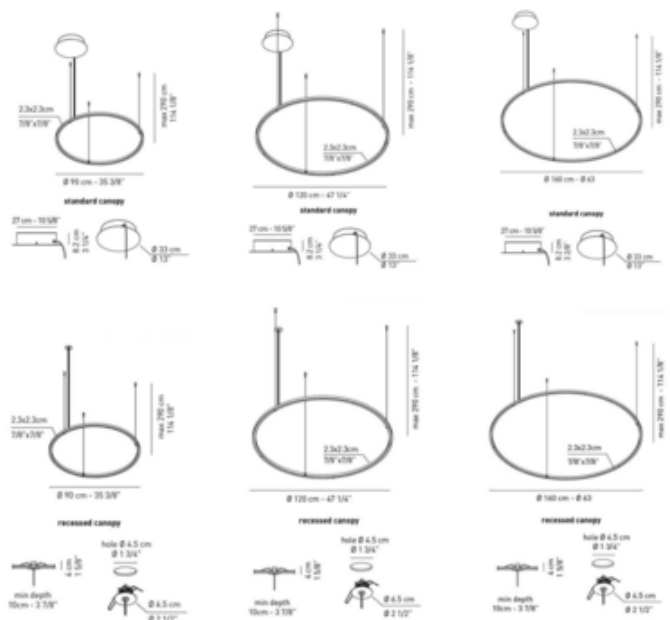

DESIGNER Timo Ripatti
BRAND Axolight

DESCRIPTION

The U-Light Pendant has a distinctly modern presence, featuring a narrow round aluminum frame in a textured powder-coated Rust Brown or Anthracite Grey finish. Available in three sizes. May be installed for downlighting or uplighting. Optional acoustic panel kit sold separately. Note: Available with a canopy which mounts to a standard 4 inch junction box or a recessed canopy. Both recessed and surface mount options include drivers. Note: Recessed 120-277V 0-10V Remote Drivers Included: 35.38 Inch: (1) 80W Driver 47.25 Inch: (1) 100W Driver 63 Inch: (2) 80W Drivers Drivers are remote for recessed option and need to be installed in an accessible remote location

Shown in: Anthracite Grey

SHADE COLOR	N/A
BODY FINISH	Anthracite Grey
WATTAGE	63W
DIMMER	0-10V
DIMENSIONS	35.38"W x 0.87"H
INTEGRATED LED MODULE	
LAMP	1 x LED/63W/120-277V LED

Technical Information

LUMINOUS FLUX	5158 lumens
LUMENS/WATT	81.87
LAMP COLOR	3000K
COLOR RENDERING	90 CRI

SPEC # AXO618354

COMPANY	PROJECT	FIXTURE TYPE	APPROVED BY	DATE