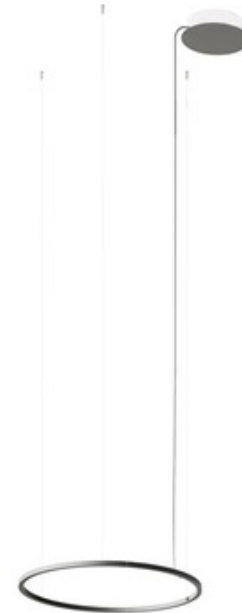

DESIGNER Timo Ripatti
BRAND Axolight

DESCRIPTION

The U-Light Pendant has a distinctly modern presence, featuring a narrow round aluminum frame in a textured powder-coated Rust Brown or Anthracite Grey finish. Available in three sizes. May be installed for downlighting or uplighting. Optional acoustic panel kit sold separately. Note: Available with a canopy which mounts to a standard 4 inch junction box or a recessed canopy. Both recessed and surface mount options include drivers. Note: Recessed 120-277V 0-10V Remote Drivers Included: 35.38 Inch: (1) 80W Driver 47.25 Inch: (1) 100W Driver 63 Inch: (2) 80W Drivers Drivers are remote for recessed option and need to be installed in an accessible remote location

Shown in: Anthracite Grey

SHADE COLOR	N/A
BODY FINISH	Anthracite Grey
WATTAGE	63W
DIMMER	0-10V
DIMENSIONS	35.38"W x 0.87"H
INTEGRATED LED MODULE	
LAMP	1 x LED/63W/120-277V LED

Technical Information

LUMINOUS FLUX	5158 lumens
LUMENS/WATT	81.87
LAMP COLOR	3000K
COLOR RENDERING	90 CRI