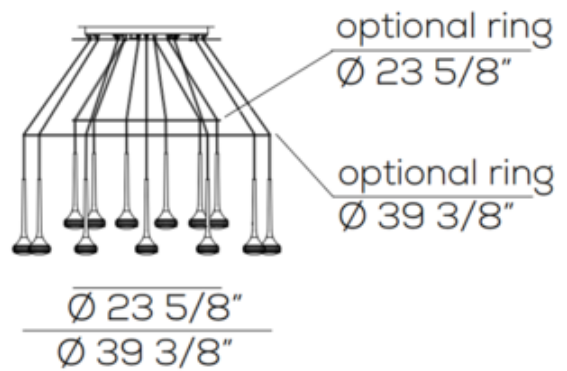

BRAND

Axolight

DESCRIPTION

The Fairy Decorative Ring is an optional accessory to the Fairy Round Multi Light Pendants. Two sizes available in a Chrome finish.

Shown in: Chrome

SHADE COLOR	N/A
BODY FINISH	Chrome
WATTAGE	N/A
DIMMER	N/A
DIMENSIONS	23.625"W
LAMP	N/A