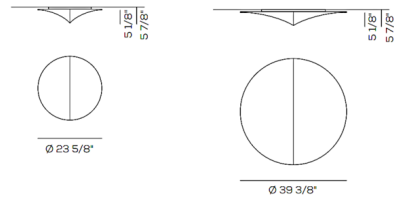

### Description

The Nelly Round Wall or Ceiling Light features a removable and washable elastic fabric shade over a white frame. Note: Not all options are available.

Shown in white / off white

### Specifications

COLOR	Off White
BODY FINISH	White
WATTAGE	32W
DIMMER	Standard 120V
DIMENSIONS	23.63"W x 5.875"H
BULB NOT INCLUDED	2 x A19/Medium (E26)/16W/120V Incandescent
COUNTRY OF ORIGIN	Italy

CLICK TO VIEW PRODUCT