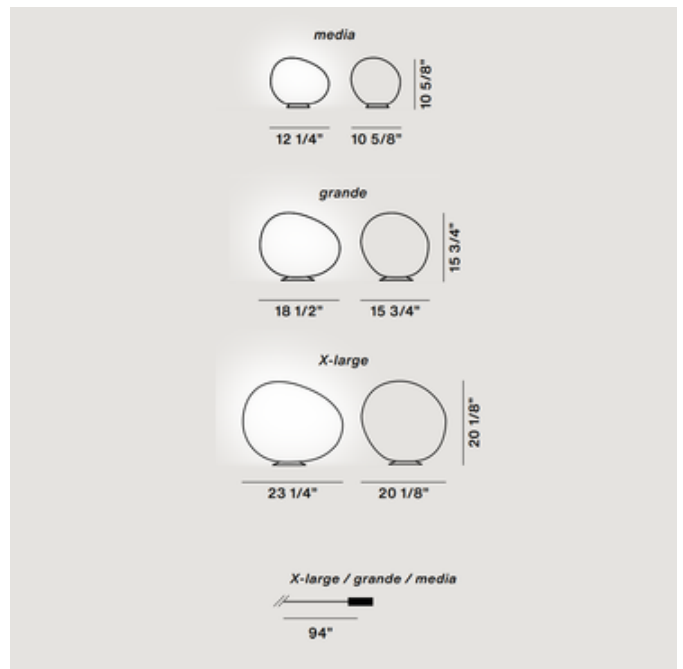

BRAND

Foscarini

DESCRIPTION

Gregg Outdoor Table Lamp features a white polyethylene diffuser and coated metal base. Black electrical cable covered in neoprene - no on/off switch. Available in three sizes. UL listed for wet locations.

Shown in: White / White

SHADE COLOR	White
BODY FINISH	White
WATTAGE	25W
DIMMER	N/A
DIMENSIONS	23.25"W x 20.13"H x 20.13"D
BULB NOT INCLUDED	
LAMP	1 x A19/Medium (E26)/25W/120V LED

SPEC # FOS61873

COMPANY	PROJECT	FIXTURE TYPE	APPROVED BY	DATE