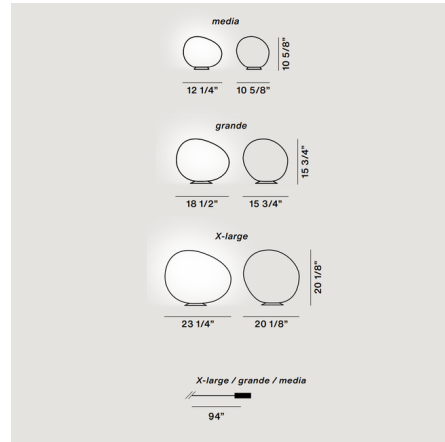

### Specifications

COLOR	White
BODY FINISH	White
WATTAGE	15W
DIMMER	N/A
DIMENSIONS	12.25"W x 10.63"H x 10.63"D
BULB NOT INCLUDED	1 x A19/Medium (E26)/15W/120V LED

CLICK TO VIEW PRODUCT

Notes: