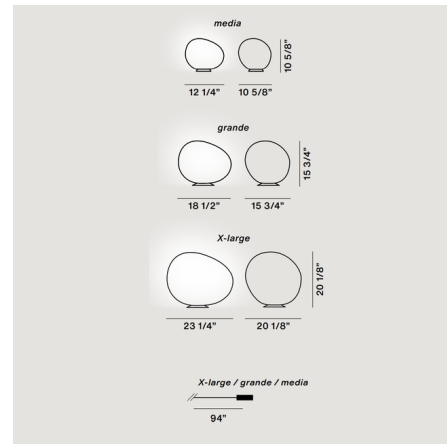

Description

Gregg Outdoor Table Lamp features a white polyethylene diffuser and coated metal base. Black electrical cable covered in neoprene - no on/off switch. Available in three sizes. UL listed for wet locations.

Shown in white / white

Specifications

COLOR	White
BODY FINISH	White
WATTAGE	15W
DIMMER	N/A
DIMENSIONS	12.25"W x 10.63"H x 10.63"D
BULB NOT INCLUDED	1 x A19/Medium (E26)/15W/120V LED

CLICK TO VIEW PRODUCT