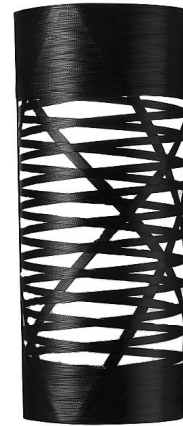

Lightology

lightology.com
866-954-4489
04-25-26

Project: _____

Company: _____

Location: _____ Fixture Type: _____

SPEC #: **FOS61877**

Approved On: _____ Approved By: _____

Tress Wall Sconce

By Foscarini

Description

Tress Piccola Wall Light is available in White or Black. Available in two sizes. UL listed.

Shown in black

10"

Specifications

COLOR Black
BODY FINISH N/A
WATTAGE 100W
DIMMER Low Voltage Electronic
DIMENSIONS 10"W x 23.25"H x 5.5"D
BULB NOT INCLUDED 1 x T3SHORT/R7s (RSC)/100W/120V Halogen