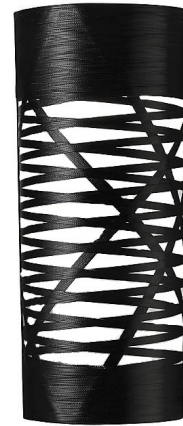

Lightology

lightology.com
866-954-4489
06-25-26

Project: _____

Company: _____

Location: _____ Fixture Type: _____

SPEC #: **FOS61877**

Approved On: _____ Approved By: _____

Tress Wall Sconce By Foscarini

Description

Tress Piccola Wall Light is available in White or Black. Available in two sizes. UL listed.

Shown in black

Specifications

COLOR Black
BODY FINISH N/A
WATTAGE 100W
DIMMER Low Voltage Electronic
DIMENSIONS 10"W x 23.25"H x 5.5"D
BULB NOT INCLUDED 1 x T3SHORT/R7s (RSC)/100W/120V Halogen