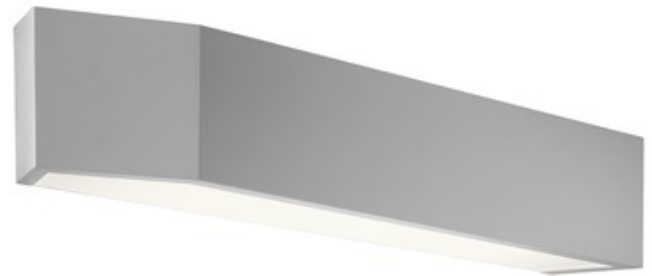

**BRAND**

Axolight

**DESCRIPTION**

The Shatter Wall Light offers a sleek, slightly edgy design that will add a modern touch to any space with its sharp geometric form. Finished in White aluminum. CE and ETL listed. ADA compliant.

<b>SHADE COLOR</b>	White
<b>BODY FINISH</b>	White
<b>WATTAGE</b>	32.8W
<b>DIMMER</b>	0-10V
<b>DIMENSIONS</b>	27.5"W x 5.125"H x 3.88"D
<b>INTEGRATED LED MODULE</b>	
<b>LAMP</b>	1 x LED/32.8W/120V LED

*Technical Information*