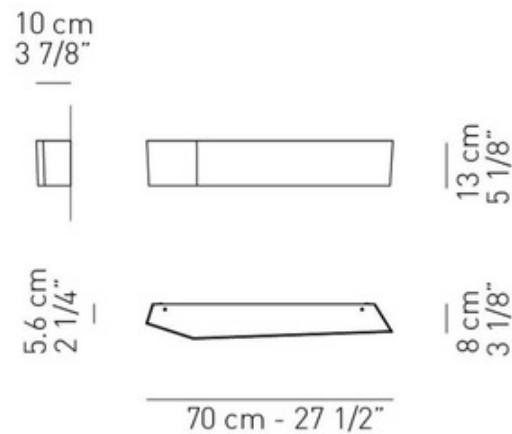

**BRAND**

Axolight

**DESCRIPTION**

The Shatter Wall Light offers a sleek, slightly edgy design that will add a modern touch to any space with its sharp geometric form. Finished in White aluminum. CE and ETL listed. ADA compliant.

<b>SHADE COLOR</b>	White
<b>BODY FINISH</b>	White
<b>WATTAGE</b>	32.8W
<b>DIMMER</b>	0-10V
<b>DIMENSIONS</b>	27.5"W x 5.125"H x 3.88"D
<b>INTEGRATED LED MODULE</b>	
<b>LAMP</b>	1 x LED/32.8W/120V LED

*Technical Information*

<b>LUMINOUS FLUX</b>	131 lumens
<b>LUMENS/WATT</b>	3.99
<b>LAMP COLOR</b>	3000K
<b>COLOR RENDERING</b>	80 CRI

**SPEC #** AXO618781

*lb 8.37 ft<sup>3</sup> 2.83*

COMPANY	PROJECT	FIXTURE TYPE	APPROVED BY	DATE