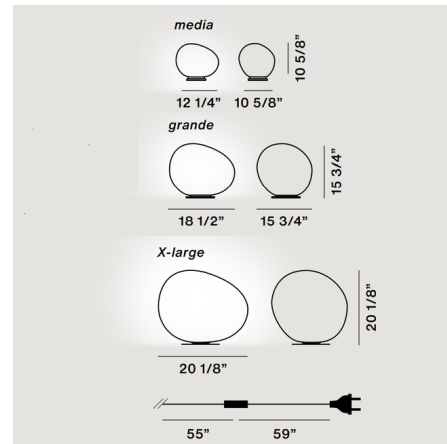

### Specifications

COLOR	White
BODY FINISH	White
WATTAGE	25W
DIMMER	N/A
DIMENSIONS	20.13"W x 20.13"H
BULB NOT INCLUDED	1 x A19/Medium (E26)/25W/120V LED

CLICK TO VIEW PRODUCT

Notes: