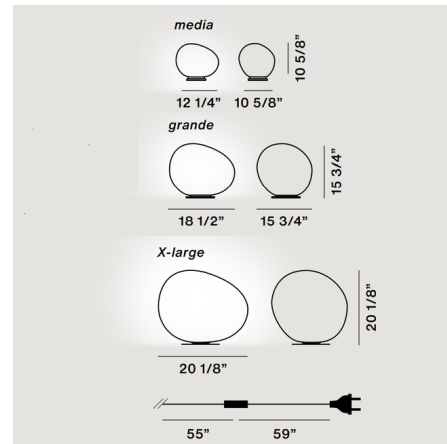

Description

The Gregg Poly Table Lamp features a white polyethylene diffuser. Available in three sizes. On/off switch on cord. For indoor locations.

Shown in white / white

Specifications

COLOR	White
BODY FINISH	White
WATTAGE	25W
DIMMER	N/A
DIMENSIONS	18.5"W x 15.75"H
BULB NOT INCLUDED	1 x A19/Medium (E26)/25W/120V LED