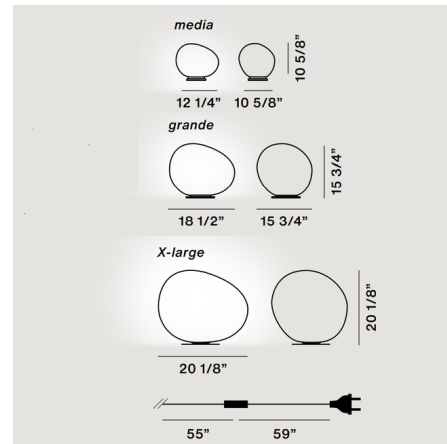

Description

The Gregg Poly Table Lamp features a white polyethylene diffuser. Available in three sizes. On/off switch on cord. For indoor locations.

Shown in white / white

Specifications

COLOR	White
BODY FINISH	White
WATTAGE	15W
DIMMER	N/A
DIMENSIONS	12.25"W x 10.63"H
BULB NOT INCLUDED	1 x A19/Medium (E26)/15W/120V LED