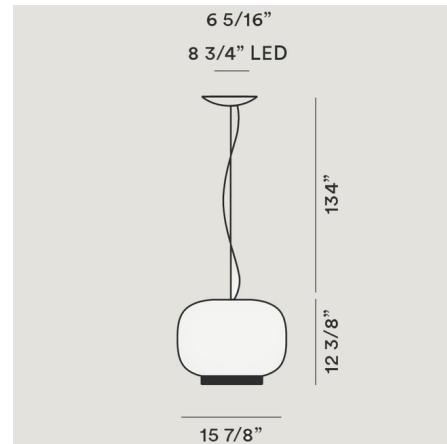

Description

The Chouchin 1 Pendant features a glossy blown-glass shade with a rounded silhouette. When the fixture is turned on, the white collar around the bottom of the shade transforms into a glowing ring of light. Available in two lamp options. White circular canopy is included.

Shown in white / orange

Specifications

COLOR	Orange
BODY FINISH	White
WATTAGE	60W
DIMMER	Low Voltage Electronic
DIMENSIONS	15.88"W x 12.38"H
BULB NOT INCLUDED	1 x PAR30/Medium (E26)/60W/120V Halogen
OTHER BULB OPTIONS	1 x PAR30L/Medium (E26)/120V LED 1 x PAR30S/Medium (E26)/120V LED