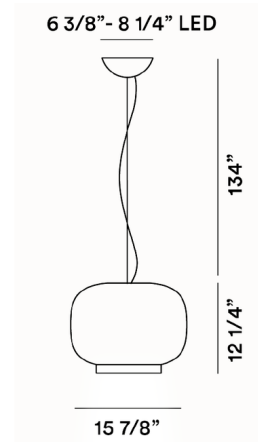

### Description

The Chouchin 1 Pendant features a glossy blown-glass shade with a rounded silhouette. When the fixture is turned on, the white collar around the bottom of the shade transforms into a glowing ring of light. White circular canopy is included. Note: Integrated LED dimming: On-off / 1-10V / phase cut.

### Specifications

COLOR	Orange
BODY FINISH	White
WATTAGE	9W
DIMMER	Standard 120V
DIMENSIONS	15.88"W x 12.38"H
BULB NOT INCLUDED	1 x A19/Medium (E26)/9W/120V LED

CLICK TO VIEW PRODUCT

Notes: