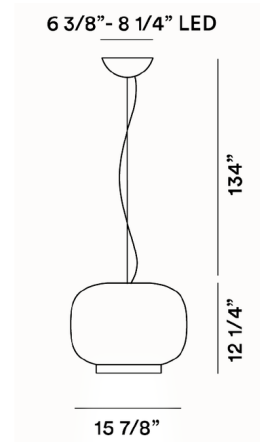

### Description

The Chouchin 1 Pendant features a glossy blown-glass shade with a rounded silhouette. When the fixture is turned on, the white collar around the bottom of the shade transforms into a glowing ring of light. White circular canopy is included. Note: Integrated LED dimming: On-off / 1-10V / phase cut.

### Specifications

COLOR . . . . . Orange  
BODY FINISH . . . . . White  
WATTAGE . . . . . 9W  
DIMMER . . . . . Standard 120V  
DIMENSIONS . . . . . 15.88"W x 12.38"H  
BULB NOT INCLUDED . . . . . 1 x A19/Medium (E26)/9W/120V LED