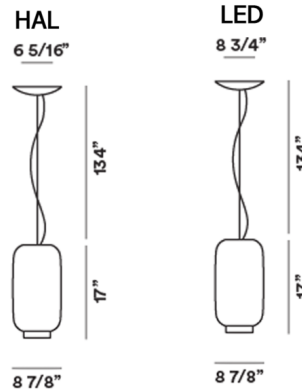

Description

The Chouchin 2 Pendant features a glossy blown-glass shade with a rounded, cylinder silhouette. When the fixture is turned on, the white collar around the bottom of the shade transforms into a glowing ring of light. Available in two lamp options. White circular canopy is included.

Shown in white / bamboo green

Specifications

COLOR	Bamboo Green
BODY FINISH	White
WATTAGE	60W
DIMMER	Low Voltage Electronic
DIMENSIONS	8.875"W x 17"H
BULB NOT INCLUDED	1 x PAR30/Medium (E26)/60W/120V Halogen
OTHER BULB OPTIONS	1 x PAR30L/Medium (E26)/120V LED 1 x PAR30S/Medium (E26)/120V LED