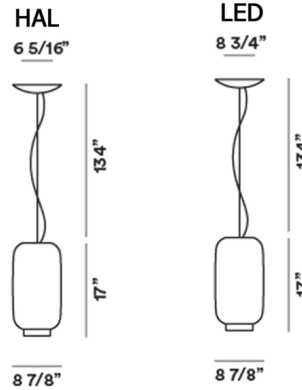

Description

The Chouchin 2 Pendant features a glossy blown-glass shade with a rounded, cylinder silhouette. When the fixture is turned on, the white collar around the bottom of the shade transforms into a glowing ring of light. Available in two lamp options. White circular canopy is included.

Shown in white / bamboo green

Specifications

COLOR Bamboo Green
BODY FINISH White
WATTAGE 60W
DIMMER Low Voltage Electronic
DIMENSIONS 8.875"W x 17"H
BULB NOT INCLUDED 1 x PAR30/Medium (E26)/60W/120V Halogen
OTHER BULB OPTIONS 1 x PAR30L/Medium (E26)/120V LED
1 x PAR30S/Medium (E26)/120V LED