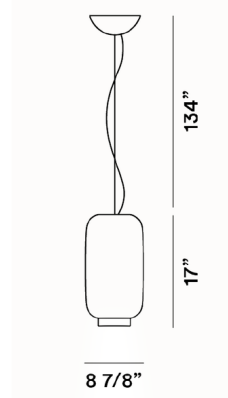

### Description

The Chouchin 2 Pendant features a glossy blown-glass shade with a rounded, cylinder silhouette. When the fixture is turned on, the white collar around the bottom of the shade transforms into a glowing ring of light. White circular canopy is included. Note: Integrated LED dimming: On-off / 1-10V / phase cut.

Shown in white / verde green

6 3/8" - 8 1/4" LED

### Specifications

COLOR . . . . . Verde Green  
BODY FINISH . . . . . White  
WATTAGE . . . . . 9W  
DIMMER . . . . . Standard 120V  
DIMENSIONS . . . . . 8.875"W x 17"H  
BULB NOT INCLUDED . . . . . 1 x A19/Medium (E26)/9W/120V LED