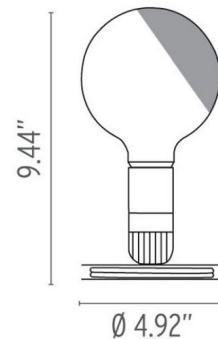

### Description

The Lampadina Table Lamp is available in a Chrome base with Black stem or Black base with choice of Orange, White, Green, Turquoise, or Violet stem. Comes with an On/Off switch on the lamp holder. Clear globe lamp is partially sandblasted to diffuse the light. One 2 watt 120 volt G40 medium base LED bulb is included. General light distribution. 4.92 inch width x 9.44 inch height.

### Specifications

COLOR	N/A
BODY FINISH	Black
WATTAGE	2W
DIMMER	N/A
DIMENSIONS	4.92"W x 9.44"H
BULB INCLUDED	1 x G40/Medium (E26)/2W/120V LED
COUNTRY OF ORIGIN	Italy

### Technical Information

PRODUCT DIMENSIONS	Cord Length: 90"
LAMP COLOR	2700K
LUMENS/WATT	100.00
LUMINOUS FLUX	200 lumens

Shown in black

CLICK TO VIEW PRODUCT

Notes: